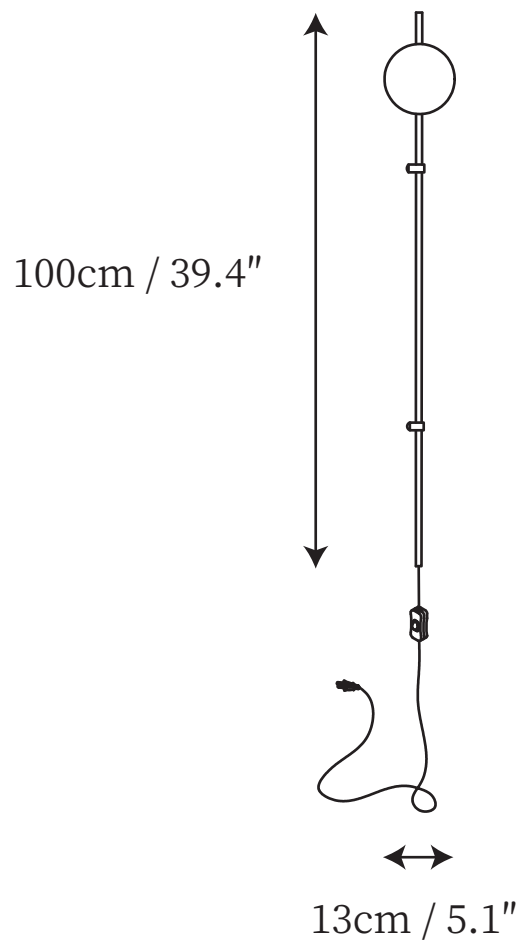

SPECIFICATION SHEET

SPECIFICATION DETAILS

*For custom options, consult factory for details

Fixture Dimensions	D 5.1" x H 39.4"
Light source	G9
Wattage	~5 W
Voltage	AC 110-240V
Color Temperature	Based on the purchase of light bulbs
CRI(Ra)	80CRI
Mounting	Wall
Driver Required	No
Optional Color Temps	Buy bulbs as needed
LED Rated Life	Based on bulb life (we do not supply bulbs)
Dimming	Dimming is not supported
Finishes	Black
Shade Details	White
Material	Metal, Glass
Wire Length	59"
Wire Type	Wire with switch plug

SPECIFICATION SHEET

SPECIFICATION DETAILS

*For custom options, consult factory for details

Fixture Dimensions	D 7.9"
Light source	E26 or E27
Wattage	Max 40W
Voltage	AC 110-240V
Color Temperature	Based on the purchase of light bulbs
CRI(Ra)	80CRI
Mounting	Wall
Driver Required	No
Optional Color Temps	Buy bulbs as needed
LED Rated Life	Based on bulb life (we do not supply bulbs)
Dimming	Dimming is not supported
Finishes	White & Wood
Shade Details	White
Material	Metal, Glass
Wire Length	59"
Wire Type	Wire with switch plug