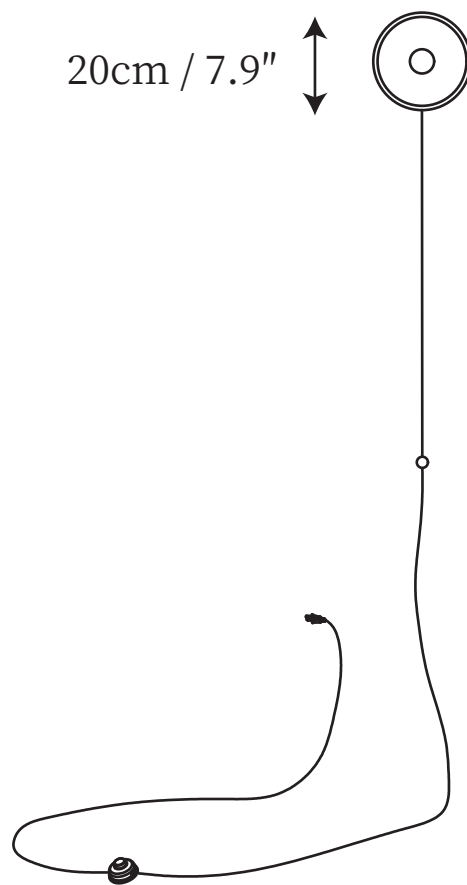

SPECIFICATION SHEET

SPECIFICATION DETAILS

*For custom options, consult factory for details

Fixture Dimensions	D 5.1" x H 39.4"
Light source	G9
Wattage	~5 W
Voltage	AC 110-240V
Color Temperature	Based on the purchase of light bulbs
CRI(Ra)	80CRI
Mounting	Wall
Driver Required	No
Optional Color Temps	Buy bulbs as needed
LED Rated Life	Based on bulb life (we do not supply bulbs)
Dimming	Dimming is not supported
Finishes	Black
Shade Details	White
Material	Metal, Glass
Wire Length	59"
Wire Type	Wire with switch plug

SPECIFICATION SHEET

SPECIFICATION DETAILS

*For custom options, consult factory for details

Fixture Dimensions	D 7.9"
Light source	E26 or E27
Wattage	Max 40W
Voltage	AC 110-240V
Color Temperature	Based on the purchase of light bulbs
CRI(Ra)	80CRI
Mounting	Wall
Driver Required	No
Optional Color Temps	Buy bulbs as needed
LED Rated Life	Based on bulb life (we do not supply bulbs)
Dimming	Dimming is not supported
Finishes	White & Wood
Shade Details	White
Material	Metal, Glass
Wire Length	59"
Wire Type	Wire with switch plug