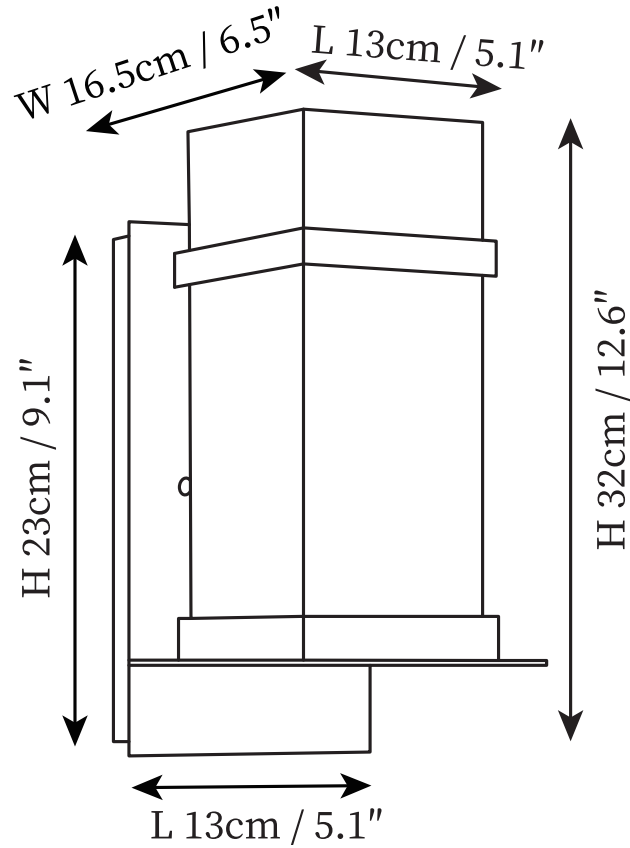

## SPECIFICATION DETAILS

\*For custom options, consult factory for details

<b>Fixture Dimensions</b>	D 5.1" x H 12.6"
<b>Light source</b>	E26 or E27
<b>Wattage</b>	~40 W
<b>Voltage</b>	AC 110-240V
<b>Color Temperature</b>	Based on the purchase of light bulbs
<b>CRI(Ra)</b>	80CRI
<b>Mounting</b>	Wall
<b>Driver Required</b>	NO
<b>Optional Color Temps</b>	Buy bulbs as needed
<b>LED Rated Life</b>	Based on bulb life (we do not supply bulbs)
<b>Dimming</b>	Dimming is not supported
<b>Finishes</b>	Black.
<b>Shade Details</b>	White.
<b>Material</b>	Metal, Glass.
<b>Wire Length</b>	No
<b>Wire Type</b>	No