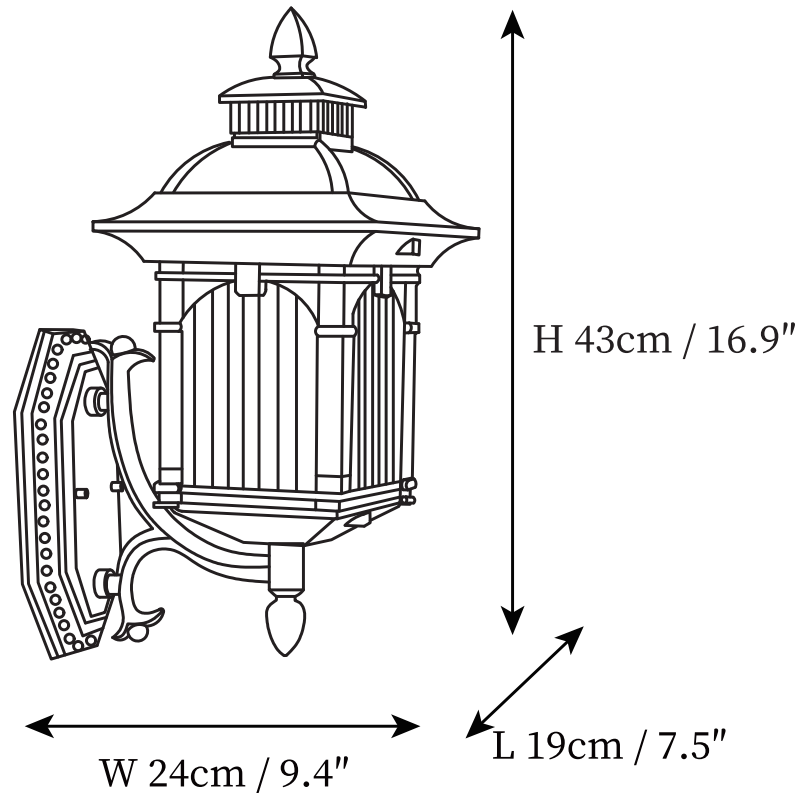

SPECIFICATION SHEET

SPECIFICATION DETAILS

*For custom options, consult factory for details

Fixture Dimensions	D 7.5" x H 16.9"
Light source	E26 or E27
Wattage	~40 W
Voltage	AC 110-240V
Color Temperature	Based on the purchase of light bulbs
CRI(Ra)	80CRI
Mounting	Wall
Driver Required	NO
Optional Color Temps	Buy bulbs as needed
LED Rated Life	Based on bulb life (we do not supply bulbs)
Dimming	Dimming is not supported
Finishes	Black.
Shade Details	Transparent.
Material	Metal, Glass.
Wire Length	No
Wire Type	No