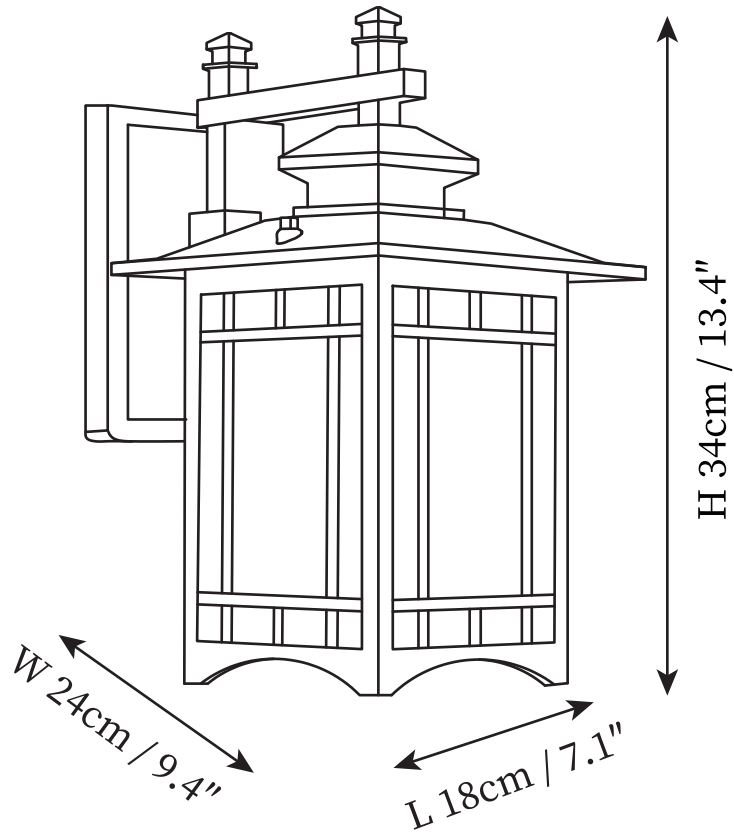

SPECIFICATION SHEET

SPECIFICATION DETAILS

*For custom options, consult factory for details

Fixture Dimensions	D 7.1" x H 13.4"
Light source	E26 or E27
Wattage	~40 W
Voltage	AC 110-240V
Color Temperature	Based on the purchase of light bulbs
CRI(Ra)	80CRI
Mounting	Wall
Driver Required	NO
Optional Color Temps	Buy bulbs as needed
LED Rated Life	Based on bulb life (we do not supply bulbs)
Dimming	Dimming is not supported
Finishes	Bronze, Black.
Shade Details	White.
Material	Metal, Glass.
Wire Length	No
Wire Type	No