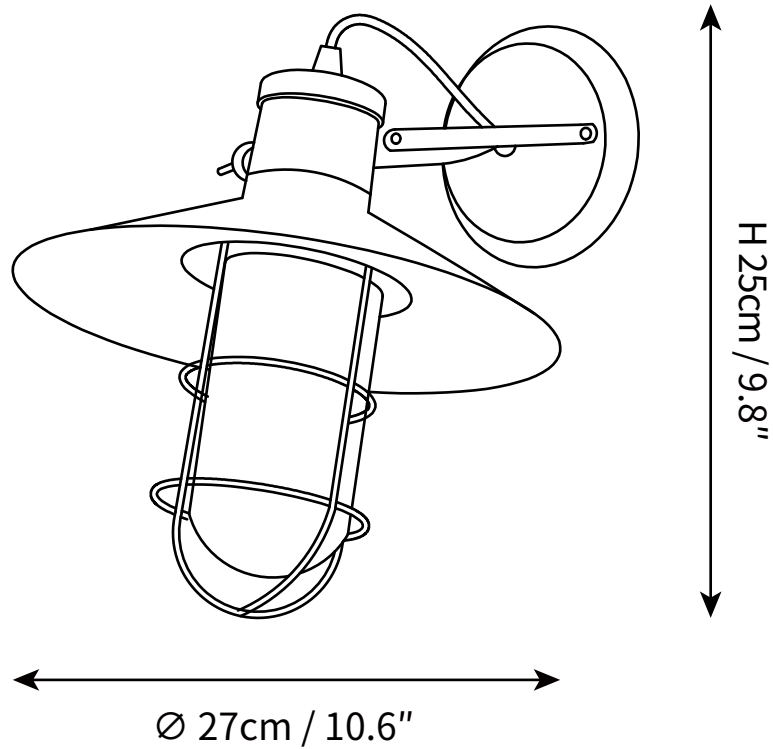

SPECIFICATION SHEET

SPECIFICATION DETAILS

*For custom options, consult factory for details

Fixture Dimensions	Ø 10.6" x H 9.8"
Light source	E27
Wattage	Max 40W
Voltage	AC 110-240V
Color Temperature	Based on the purchase of light bulbs
CRI(Ra)	80CRI
Mounting	Wall
Driver Required	No
Optional Color Temps	Buy bulbs as needed
LED Rated Life	Based on bulb life (we do not supply bulbs)
Dimming	Dimming is not supported
Finishes	Black
Shade Details	Clear glass
Material	Metal, Glass