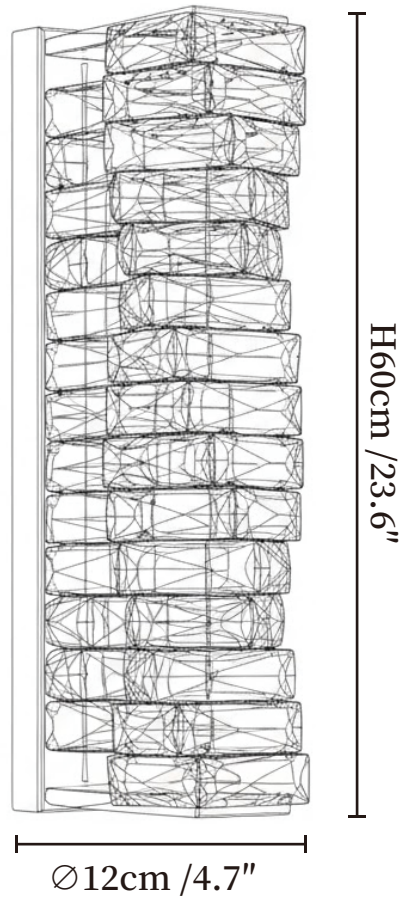

SPECIFICATION SHEET

SPECIFICATION DETAILS

*For custom options, consult factory for details

Fixture Dimensions	Ø 4.7" x H 10.2"
Light source	Integrated LED
Wattage	~15Watts
Voltage	AC 110-240V
Dimming	Not supported
CRI(Ra)	90+CRI
Mounting	Hardwired.
LED Rated Life	30000 hours
Color Temperature	Warm Light (3000K), Neutral Light (4000K), Cool Light (6000K)
Control method	Compatible with common wall switches (
Finishes	Gold, Chrome.
Shade Details	Transparent.
Material	Stainless steel, Crystal.

SPECIFICATION SHEET

SPECIFICATION DETAILS

*For custom options, consult factory for details

Fixture Dimensions	$\text{Ø} 4.7'' \times H 18.1''$
Light source	Integrated LED
Wattage	~20 Watts
Voltage	AC 110-240V
Dimming	Not supported
CRI(Ra)	90+CRI
Mounting	Hardwired.
LED Rated Life	30000 hours
Color Temperature	Warm Light (3000K), Neutral Light (4000K), Cool Light (6000K)
Control method	Compatible with common wall switches (
Finishes	Gold, Chrome.
Shade Details	Transparent.
Material	Stainless steel, Crystal.

SPECIFICATION SHEET

SPECIFICATION DETAILS

*For custom options, consult factory for details

Fixture Dimensions	Ø 4.7" x H 23.6"
Light source	Integrated LED
Wattage	~30 Watts
Voltage	AC 110-240V
Dimming	Not supported
CRI(Ra)	90+CRI
Mounting	Hardwired.
LED Rated Life	30000 hours
Color Temperature	Warm Light (3000K), Neutral Light (4000K), Cool Light (6000K)
Control method	Compatible with common wall switches(
Finishes	Gold, Chrome.
Shade Details	Transparent.
Material	Stainless steel, Crystal.