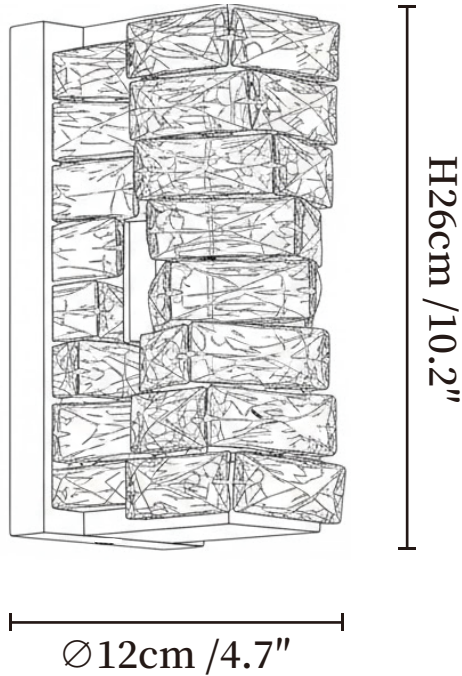

SPECIFICATION SHEET

SPECIFICATION DETAILS

*For custom options, consult factory for details

Fixture Dimensions	Ø 4.7" x H 10.2"
Light source	Integrated LED
Wattage	~15Watts
Voltage	AC 110-240V
Dimming	Not supported
CRI(Ra)	90+CRI
Mounting	Hardwired.
LED Rated Life	30000 hours
Color Temperature	Warm Light (3000K), Neutral Light (4000K), Cool Light (6000K)
Control method	Compatible with common wall switches (
Finishes	Gold, Chrome.
Shade Details	Transparent.
Material	Stainless steel, Crystal.

SPECIFICATION SHEET

SPECIFICATION DETAILS

*For custom options, consult factory for details

Fixture Dimensions	$\text{Ø} 4.7'' \times H 18.1''$
Light source	Integrated LED
Wattage	~20 Watts
Voltage	AC 110-240V
Dimming	Not supported
CRI(Ra)	90+CRI
Mounting	Hardwired.
LED Rated Life	30000 hours
Color Temperature	Warm Light (3000K), Neutral Light (4000K), Cool Light (6000K)
Control method	Compatible with common wall switches (
Finishes	Gold, Chrome.
Shade Details	Transparent.
Material	Stainless steel, Crystal.

SPECIFICATION SHEET

SPECIFICATION DETAILS

*For custom options, consult factory for details

Fixture Dimensions	Ø 4.7" x H 23.6"
Light source	Integrated LED
Wattage	~30 Watts
Voltage	AC 110-240V
Dimming	Not supported
CRI(Ra)	90+CRI
Mounting	Hardwired.
LED Rated Life	30000 hours
Color Temperature	Warm Light (3000K), Neutral Light (4000K), Cool Light (6000K)
Control method	Compatible with common wall switches(
Finishes	Gold, Chrome.
Shade Details	Transparent.
Material	Stainless steel, Crystal.