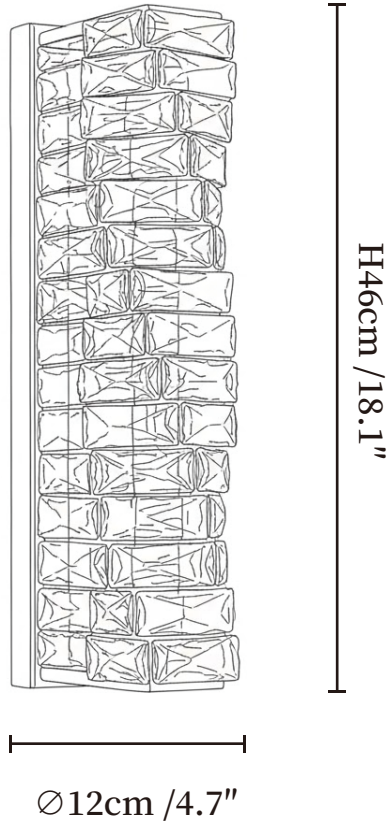

SPECIFICATION SHEET

SPECIFICATION DETAILS

*For custom options, consult factory for details

Fixture Dimensions	Ø 4.7" x H 10.2"
Light source	Integrated LED
Wattage	~15Watts
Voltage	AC 110-240V
Dimming	Not supported
CRI(Ra)	90+CRI
Mounting	Hardwired.
LED Rated Life	30000 hours
Color Temperature	Warm Light (3000K), Neutral Light (4000K), Cool Light (6000K)
Control method	Compatible with common wall switches (
Finishes	Gold, Chrome.
Shade Details	Transparent.
Material	Stainless steel, Crystal.

SPECIFICATION SHEET

SPECIFICATION DETAILS

*For custom options, consult factory for details

Fixture Dimensions	$\text{Ø} 4.7'' \times H 18.1''$
Light source	Integrated LED
Wattage	~20 Watts
Voltage	AC 110-240V
Dimming	Not supported
CRI(Ra)	90+CRI
Mounting	Hardwired.
LED Rated Life	30000 hours
Color Temperature	Warm Light (3000K), Neutral Light (4000K), Cool Light (6000K)
Control method	Compatible with common wall switches (
Finishes	Gold, Chrome.
Shade Details	Transparent.
Material	Stainless steel, Crystal.

SPECIFICATION SHEET

SPECIFICATION DETAILS

*For custom options, consult factory for details

Fixture Dimensions	Ø 4.7" x H 23.6"
Light source	Integrated LED
Wattage	~30 Watts
Voltage	AC 110-240V
Dimming	Not supported
CRI(Ra)	90+CRI
Mounting	Hardwired.
LED Rated Life	30000 hours
Color Temperature	Warm Light (3000K), Neutral Light (4000K), Cool Light (6000K)
Control method	Compatible with common wall switches(
Finishes	Gold, Chrome.
Shade Details	Transparent.
Material	Stainless steel, Crystal.