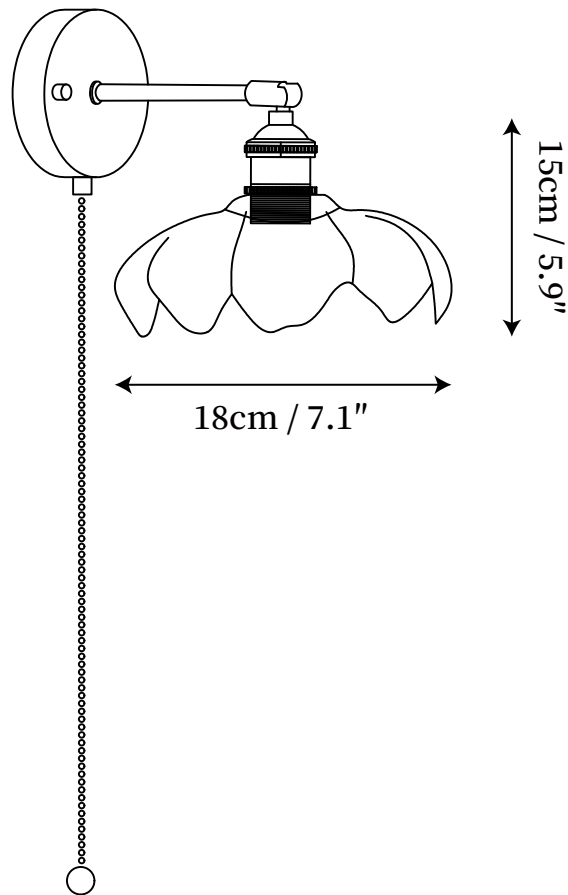

SPECIFICATION SHEET

SPECIFICATION DETAILS

*For custom options, consult factory for details

Fixture Dimensions	D 7.1" x H 5.9"
Light source	E27
Wattage	Max 40W
Voltage	AC 110-240V
Color Temperature	Based on the purchase of light bulbs
CRI(Ra)	80CRI
Mounting	Wall
Driver Required	No
Optional Color Temps	Buy bulbs as needed
LED Rated Life	Based on bulb life (we do not supply bulbs)
Dimming	Dimming is not supported
Finishes	Gold
Shade Details	White glass
Material	Metal, Glass
Wire Length	No
Wire Type	No