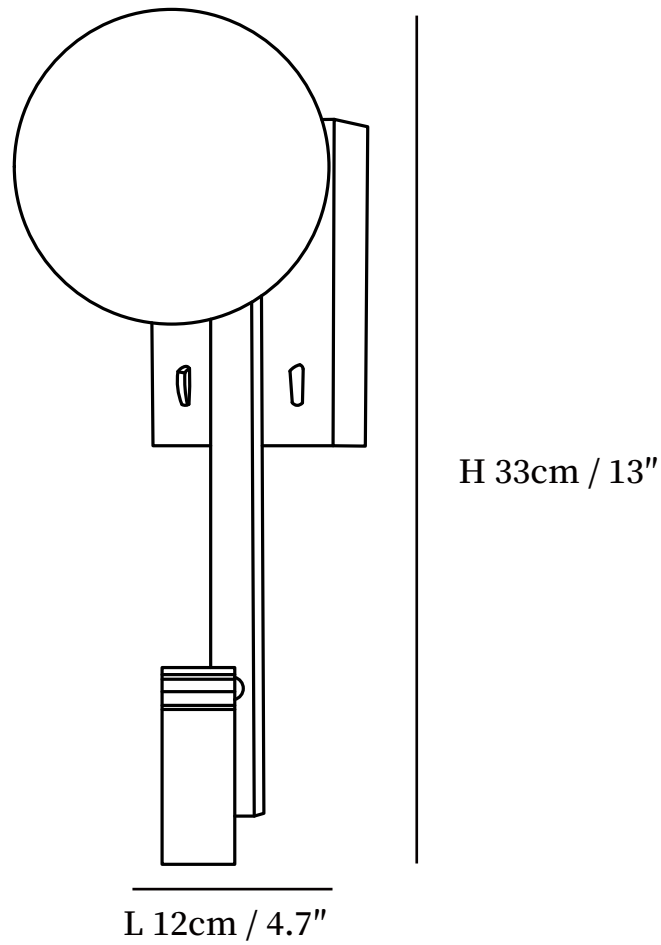

## SPECIFICATION DETAILS

\*For custom options, consult factory for details

<b>Fixture Dimensions</b>	L 4.7" x H 13"
<b>Light source</b>	G9
<b>Wattage</b>	5W
<b>Voltage</b>	AC 110-240V
<b>Color Temperature</b>	Based on the purchase of light bulbs
<b>CRI(Ra)</b>	80CRI
<b>Mounting</b>	Wall
<b>Driver Required</b>	No
<b>Optional Color Temps</b>	Buy bulbs as needed
<b>LED Rated Life</b>	Based on bulb life (we do not supply bulbs)
<b>Dimming</b>	Dimming is not supported
<b>Finishes</b>	White, Black
<b>Shade Details</b>	White
<b>Material</b>	Iron, Aluminum, PE
<b>Wire Length</b>	No
<b>Wire Type</b>	No