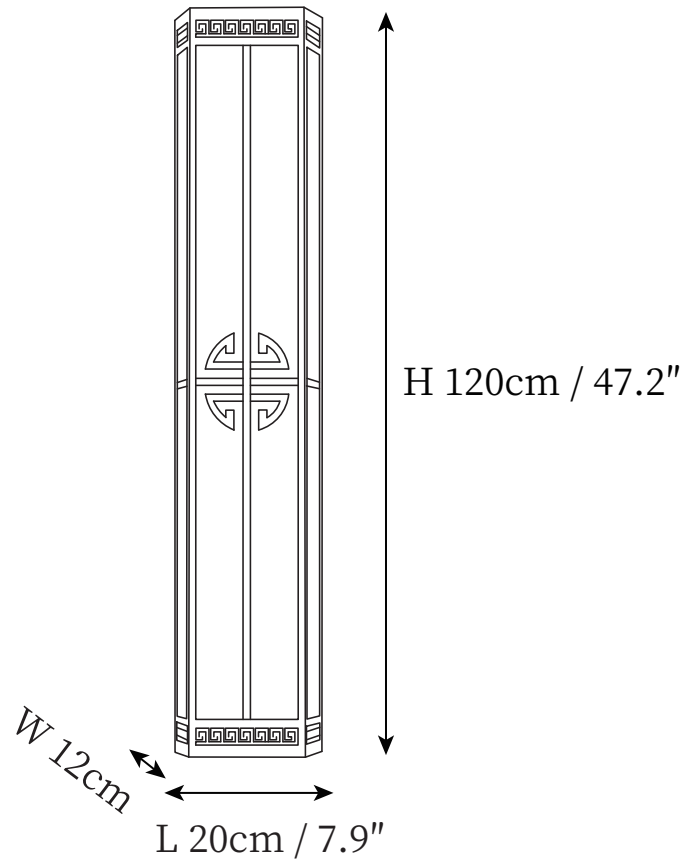

SPECIFICATION SHEET

SPECIFICATION DETAILS

*For custom options, consult factory for details

Fixture Dimensions	D 7.9" x H 47.2"
Light source	Integrated LED
Wattage	20W
Voltage	Solar power storage
Color Temperature	3000k
CRI(Ra)	80CRI
Mounting	Wall
Driver Required	Yes
Optional Color Temps	Warm Light (3000K), Neutral Light (4500K), Cool Light (6000K)
LED Rated Life	30000 hours
Dimming	Dimming is not supported
Finishes	Black
Shade Details	White.
Material	Metal, Alabaster.
Wire Length	No
Wire Type	No