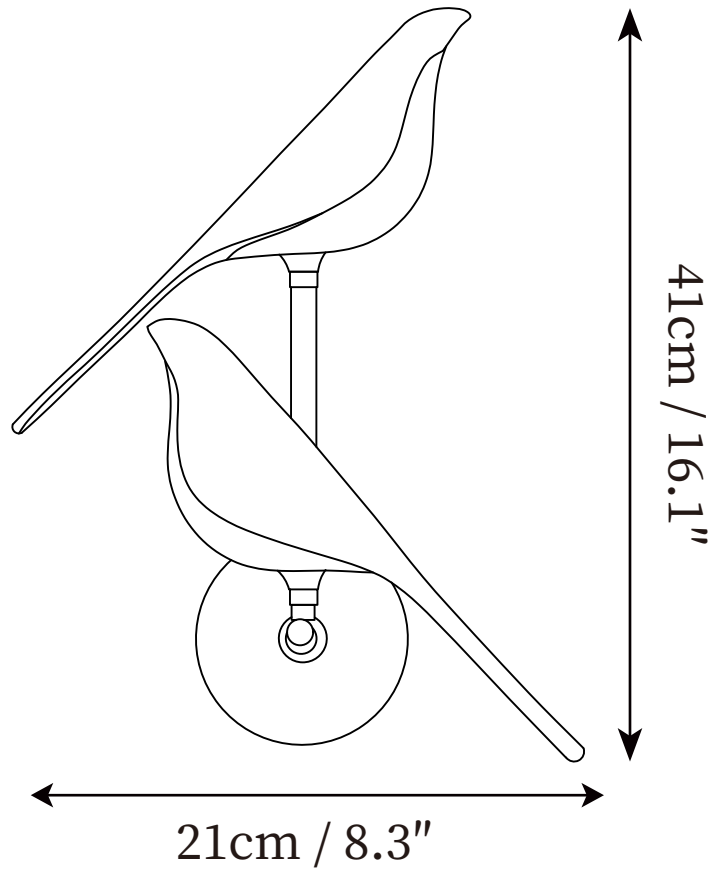

SPECIFICATION SHEET

SPECIFICATION DETAILS

*For custom options, consult factory for details

Fixture Dimensions	L 8.3" x H 7.1"
Light source	Integrated LED
Wattage	~10 Watts
Voltage	AC 110-240V
Dimming	Not supported
CRI(Ra)	90+CRI
Mounting	Hardwired.
LED Rated Life	30000 hours
Color Temperature	Warm Light (3000K), Neutral Light (4000K), Cool Light (6000K)
Control method	Compatible with common wall switches(not included)
Finishes	Black & Rose gold
Shade Details	Rose gold
Material	Zinc alloy, Acrylic.

SPECIFICATION SHEET

SPECIFICATION DETAILS

*For custom options, consult factory for details

Fixture Dimensions	L 8.3" x H 16.1"
Light source	Integrated LED
Wattage	~20 Watts
Voltage	AC 110-240V
Dimming	Not supported
CRI(Ra)	90+CRI
Mounting	Hardwired.
LED Rated Life	30000 hours
Color Temperature	Warm Light (3000K), Neutral Light (4000K), Cool Light (6000K)
Control method	Compatible with common wall switches(not included)
Finishes	Black & Rose gold
Shade Details	Rose gold
Material	Zinc alloy, Acrylic.