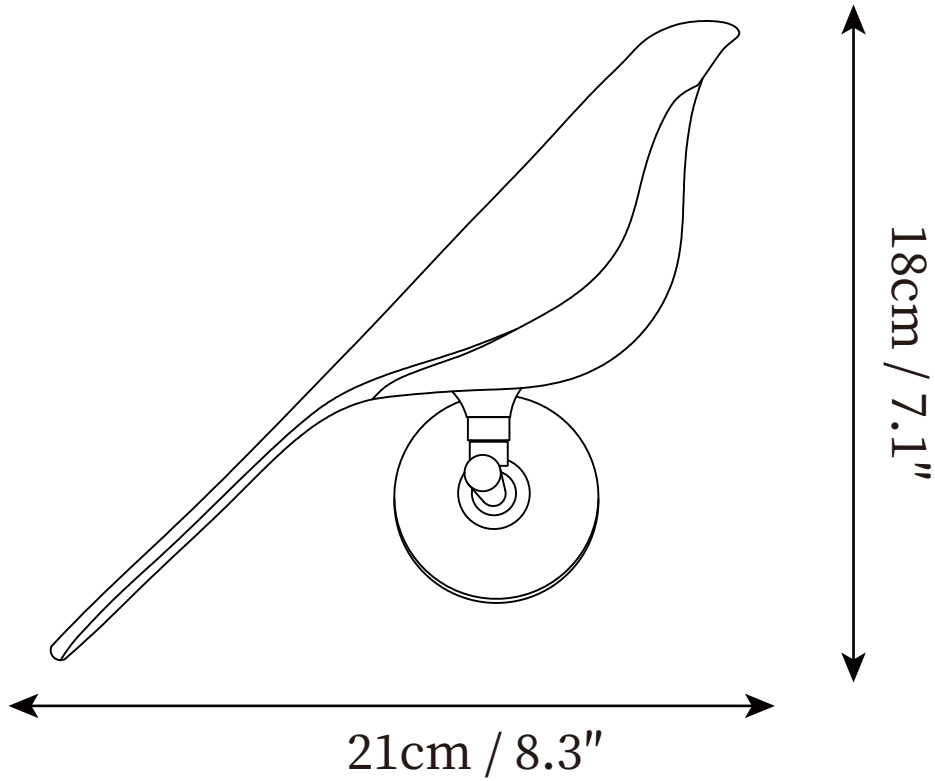

SPECIFICATION SHEET

SPECIFICATION DETAILS

*For custom options, consult factory for details

Fixture Dimensions	L 8.3" x H 7.1"
Light source	Integrated LED
Wattage	~10 Watts
Voltage	AC 110-240V
Dimming	Not supported
CRI(Ra)	90+CRI
Mounting	Hardwired.
LED Rated Life	30000 hours
Color Temperature	Warm Light (3000K), Neutral Light (4000K), Cool Light (6000K)
Control method	Compatible with common wall switches(not included)
Finishes	Black & Rose gold
Shade Details	Rose gold
Material	Zinc alloy, Acrylic.

SPECIFICATION SHEET

SPECIFICATION DETAILS

*For custom options, consult factory for details

Fixture Dimensions	L 8.3" x H 16.1"
Light source	Integrated LED
Wattage	~20 Watts
Voltage	AC 110-240V
Dimming	Not supported
CRI(Ra)	90+CRI
Mounting	Hardwired.
LED Rated Life	30000 hours
Color Temperature	Warm Light (3000K), Neutral Light (4000K), Cool Light (6000K)
Control method	Compatible with common wall switches(not included)
Finishes	Black & Rose gold
Shade Details	Rose gold
Material	Zinc alloy, Acrylic.