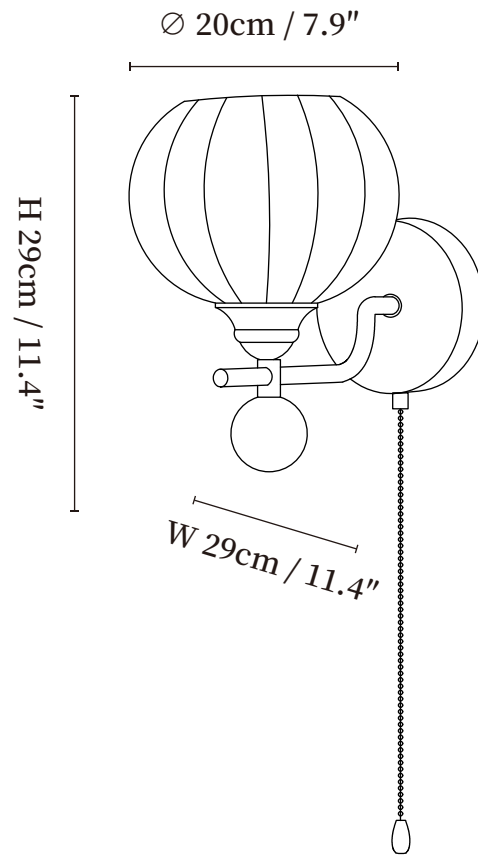

## SPECIFICATION DETAILS

\*For custom options, consult factory for details

<b>Fixture Dimensions</b>	$\varnothing 7.9'' \times W 11.4'' \times H 11.4''$
<b>Light source</b>	E26 or E27(bulb not included)
<b>Wattage</b>	~40W
<b>Voltage</b>	AC 110-240V
<b>Mounting</b>	Hardwired.
<b>Dimming</b>	Compatible with dimmable bulbs (bulb not included)
<b>Control method</b>	Compatible with common wall switches(not included)
<b>Finishes</b>	Walnut wood color, Gold.
<b>Shade Details</b>	White.
<b>Material</b>	Metal, Iron, Wood, Glass.

## SPECIFICATION DETAILS

\*For custom options, consult factory for details

<b>Fixture Dimensions</b>	Ø 11.0" x W 9.8" x H 8.7"
<b>Light source</b>	E26 or E27(bulb not included)
<b>Wattage</b>	~40W
<b>Voltage</b>	AC 110-240V
<b>Mounting</b>	Hardwired.
<b>Dimming</b>	Compatible with dimmable bulbs (bulb not included)
<b>Control method</b>	Compatible with common wall switches(not included)
<b>Finishes</b>	Walnut wood color, Gold.
<b>Shade Details</b>	White.
<b>Material</b>	Metal, Iron, Wood, Glass.