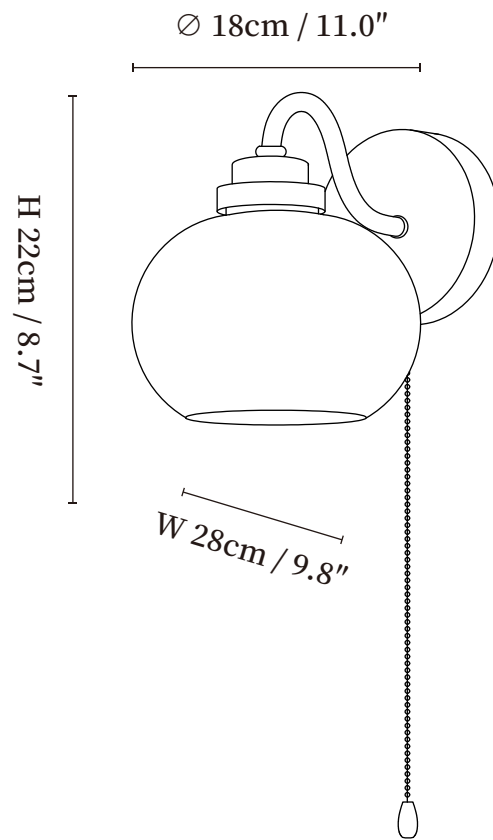

## SPECIFICATION DETAILS

\*For custom options, consult factory for details

<b>Fixture Dimensions</b>	$\varnothing 7.9'' \times W 11.4'' \times H 11.4''$
<b>Light source</b>	E26 or E27(bulb not included)
<b>Wattage</b>	~40W
<b>Voltage</b>	AC 110-240V
<b>Mounting</b>	Hardwired.
<b>Dimming</b>	Compatible with dimmable bulbs (bulb not included)
<b>Control method</b>	Compatible with common wall switches(not included)
<b>Finishes</b>	Walnut wood color, Gold.
<b>Shade Details</b>	White.
<b>Material</b>	Metal, Iron, Wood, Glass.

## SPECIFICATION DETAILS

\*For custom options, consult factory for details

<b>Fixture Dimensions</b>	Ø 11.0" x W 9.8" x H 8.7"
<b>Light source</b>	E26 or E27(bulb not included)
<b>Wattage</b>	~40W
<b>Voltage</b>	AC 110-240V
<b>Mounting</b>	Hardwired.
<b>Dimming</b>	Compatible with dimmable bulbs (bulb not included)
<b>Control method</b>	Compatible with common wall switches(not included)
<b>Finishes</b>	Walnut wood color, Gold.
<b>Shade Details</b>	White.
<b>Material</b>	Metal, Iron, Wood, Glass.