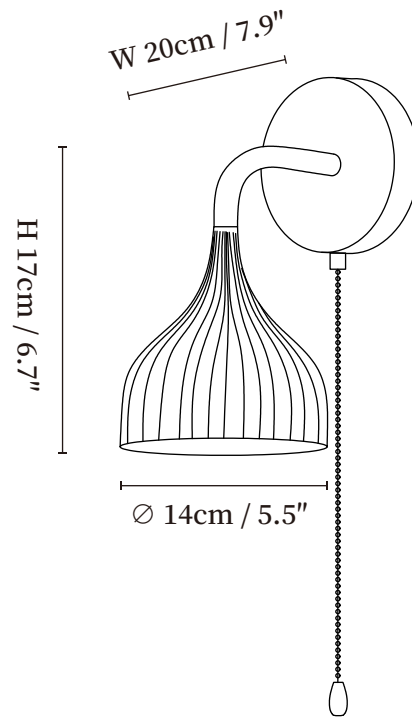

# SPECIFICATION SHEET

---

## SPECIFICATION DETAILS

\*For custom options, consult factory for details

<b>Fixture Dimensions</b>	Ø 5.5" x W 7.9" x H 6.7"
<b>Light source</b>	G9(bulb not included)
<b>Wattage</b>	~5W
<b>Voltage</b>	AC 110-240V
<b>Mounting</b>	Hardwired.
<b>Dimming</b>	Compatible with dimmable bulbs (bulb not included)
<b>Control method</b>	Compatible with common wall switches(not included)
<b>Finishes</b>	Walnut wood color.
<b>Shade Details</b>	White, Clear, Amber, Smoke grey.
<b>Material</b>	Metal, Iron, Wood, PU.