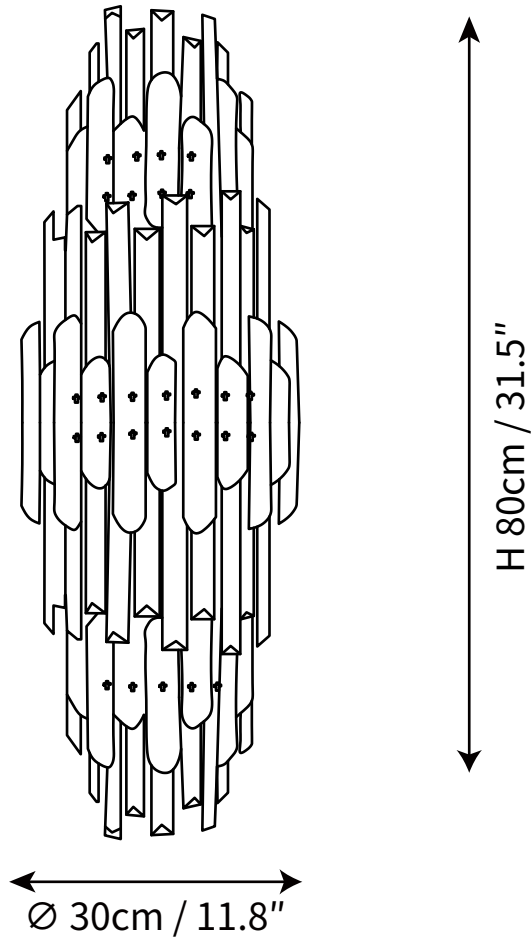

SPECIFICATION SHEET

SPECIFICATION DETAILS

*For custom options, consult factory for details

Fixture Dimensions	$\varnothing 11.8'' \times \text{H } 31.5''$
Light source	E14
Wattage	Max 12W
Voltage	AC 110-240V
Color Temperature	Based on the purchase of light bulbs
CRI(Ra)	80CRI
Mounting	Wall
Driver Required	No
Optional Color Temps	Buy bulbs as needed
LED Rated Life	Based on bulb life (we do not supply bulbs)
Dimming	Dimming is not supported
Finishes	Gold
Shade Details	Transparent
Material	Stainless steel, Crystal
Wire Length	No
Wire Type	No