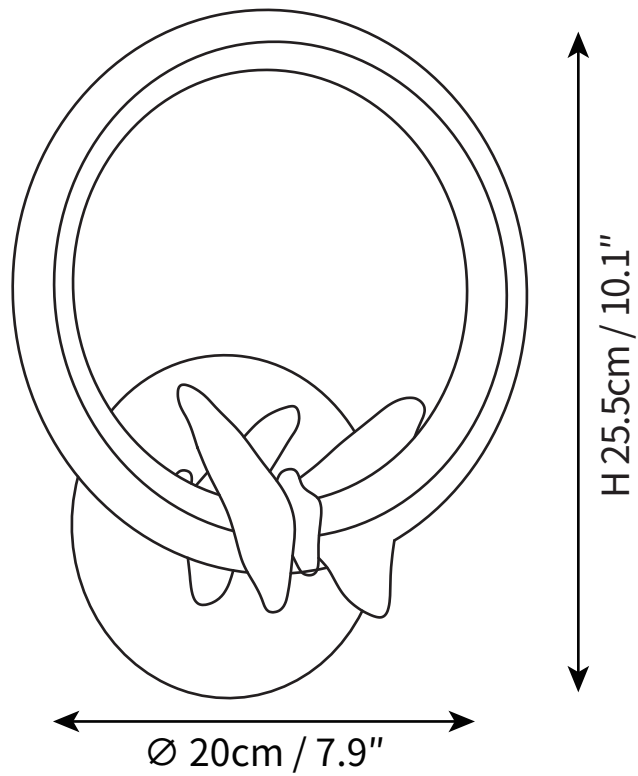

SPECIFICATION SHEET

SPECIFICATION DETAILS

*For custom options, consult factory for details

Fixture Dimensions	$\text{Ø } 7.9'' \times \text{H } 10.1''$
Light source	Integrated LED
Wattage	~5 W
Voltage	AC 110-240V
Color Temperature	3000K
CRI(Ra)	80CRI
Mounting	Wall
Driver Required	Yes
Optional Color Temps	Warm Light (3000K), Neutral Light (4500K), Cool Light (6000K)
LED Rated Life	30000 hours
Dimming	Dimming is not supported
Finishes	Gold, Transparent
Shade Details	White
Material	Aluminum, Acrylic, Crystal
Wire Length	No
Wire Type	No