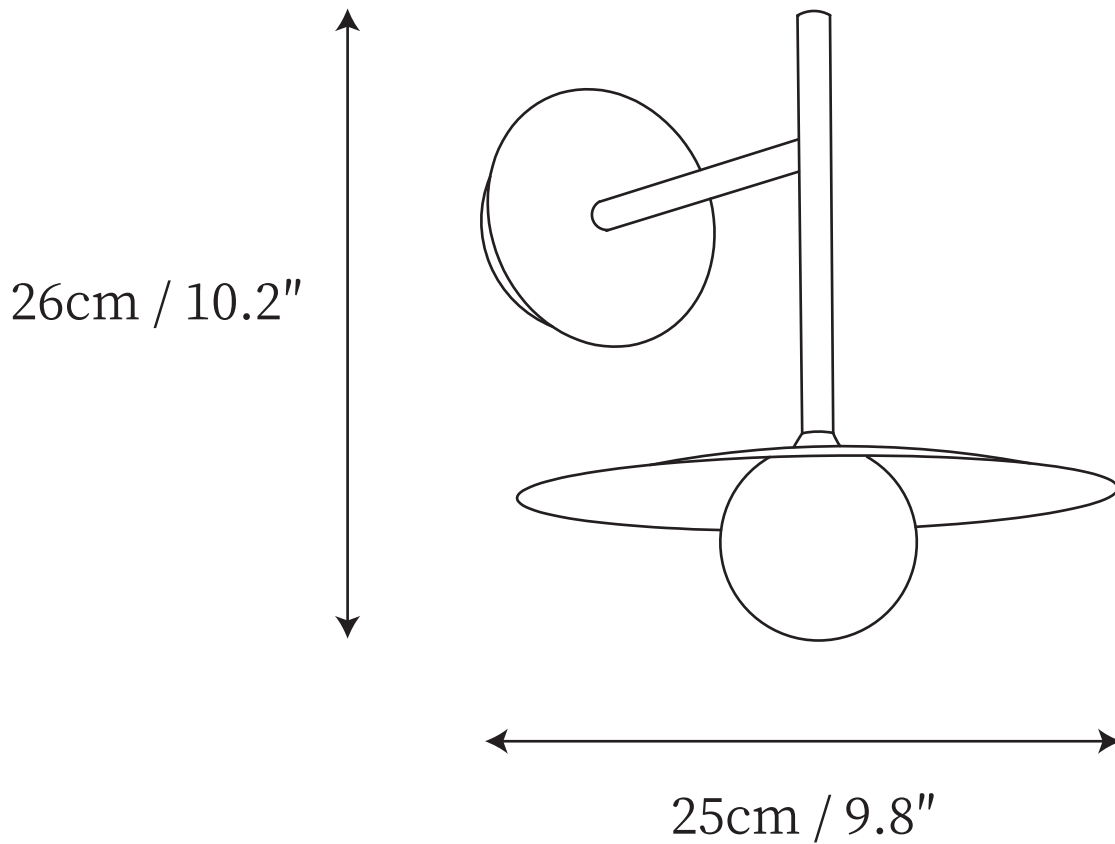

# SPECIFICATION SHEET

---

## SPECIFICATION DETAILS

\*For custom options, consult factory for details

<b>Fixture Dimensions</b>	D 9.8" x H 10.2"
<b>Light source</b>	G9
<b>Wattage</b>	~5 W(single light)
<b>Voltage</b>	AC 110-240V
<b>Color Temperature</b>	Based on the purchase of light bulbs
<b>CRI(Ra)</b>	80CRI
<b>Mounting</b>	Wall
<b>Driver Required</b>	No
<b>Optional Color Temps</b>	Buy bulbs as needed
<b>LED Rated Life</b>	Based on bulb life (we do not supply bulbs)
<b>Dimming</b>	Dimming is not supported
<b>Finishes</b>	White, Black, Gray
<b>Shade Details</b>	Opaque
<b>Material</b>	Metal, Iron, Glass