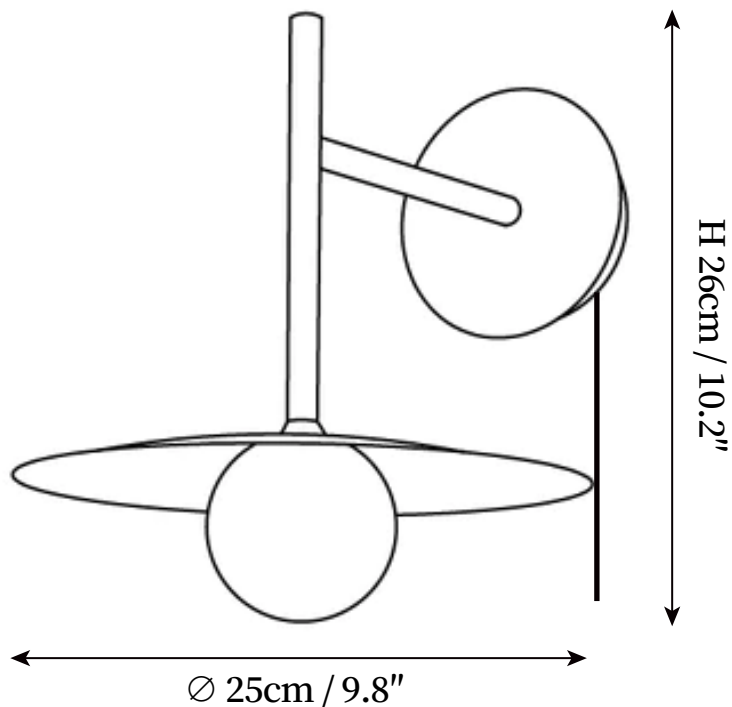

## SPECIFICATION DETAILS

\*For custom options, consult factory for details

<b>Fixture Dimensions</b>	D 9.8" x H 10.2"
<b>Light source</b>	G9. (bulb not included)
<b>Wattage</b>	~ 5W incandescent bulb or LED equivalent.
<b>Voltage</b>	AC 110-240V
<b>Mounting</b>	Hardwired.
<b>Dimming</b>	Compatible with dimmable bulbs (bulb not included)
<b>Control method</b>	Inline On/Off switch.
<b>Finishes</b>	White, Black, Gray.
<b>Shade Details</b>	Frosted white.
<b>Material</b>	Metal, Iron, Glass
<b>Cord Length</b>	Supplied with switched plug cord, length ~59" (150cm).