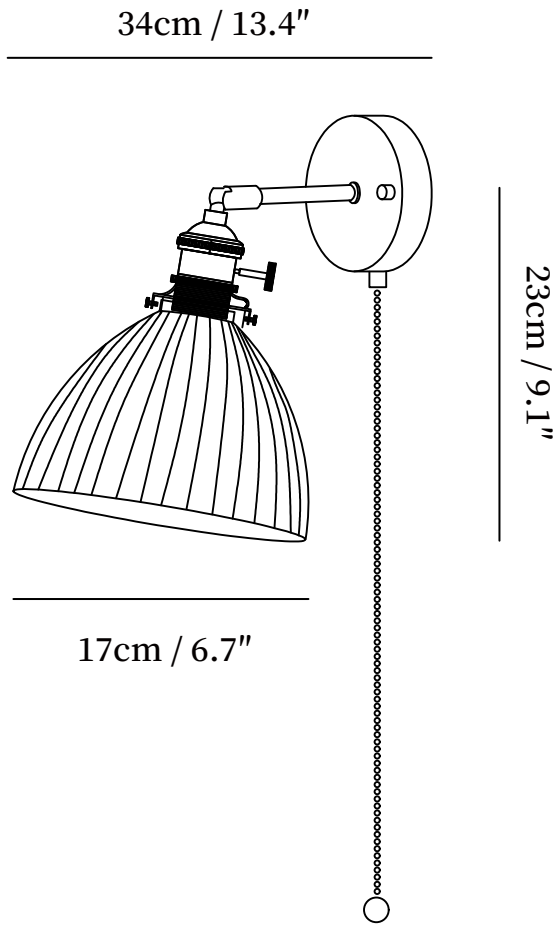

## SPECIFICATION DETAILS

\*For custom options, consult factory for details

<b>Fixture Dimensions</b>	D 6.7" x H 9.1" x L 13.4"
<b>Light source</b>	E27
<b>Wattage</b>	Max 40W
<b>Voltage</b>	AC 110-240V
<b>Color Temperature</b>	3000k
<b>CRI(Ra)</b>	80CRI
<b>Mounting</b>	Wall
<b>Driver Required</b>	No
<b>Optional Color Temps</b>	Buy bulbs as needed
<b>LED Rated Life</b>	Based on bulb life (we do not supply bulbs)
<b>Dimming</b>	Dimming is not supported
<b>Finishes</b>	Brass
<b>Shade Details</b>	White ceramic
<b>Material</b>	Brass, Ceramic