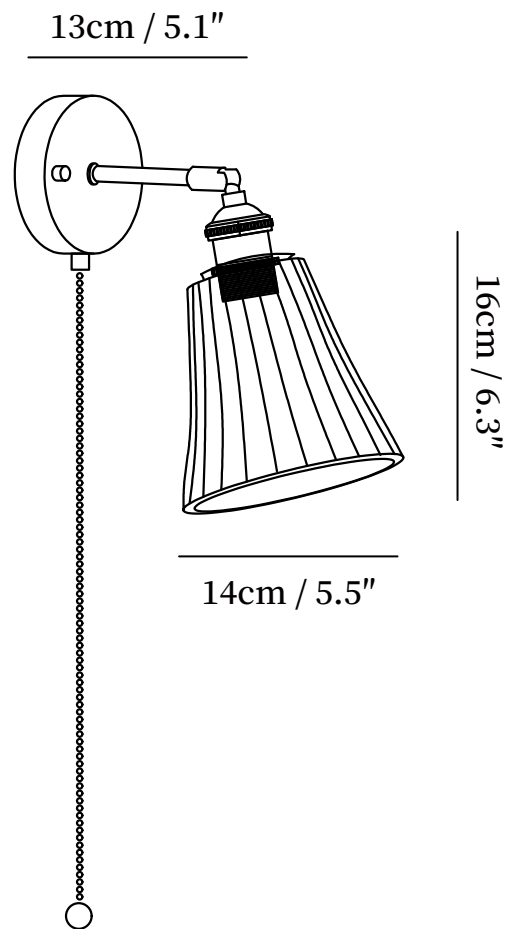

SPECIFICATION SHEET

SPECIFICATION DETAILS

*For custom options, consult factory for details

Fixture Dimensions	D 5.5" x H 6.3" x H 5.1"
Light source	E27
Wattage	Max 40W
Voltage	AC 110-240V
Color Temperature	3000k
CRI(Ra)	80CRI
Mounting	Wall
Driver Required	No
Optional Color Temps	Buy bulbs as needed
LED Rated Life	Based on bulb life (we do not supply bulbs)
Dimming	Dimming is not supported
Finishes	Brass
Shade Details	White ceramic
Material	Brass, Ceramic
Wire Length	No
Wire Type	No