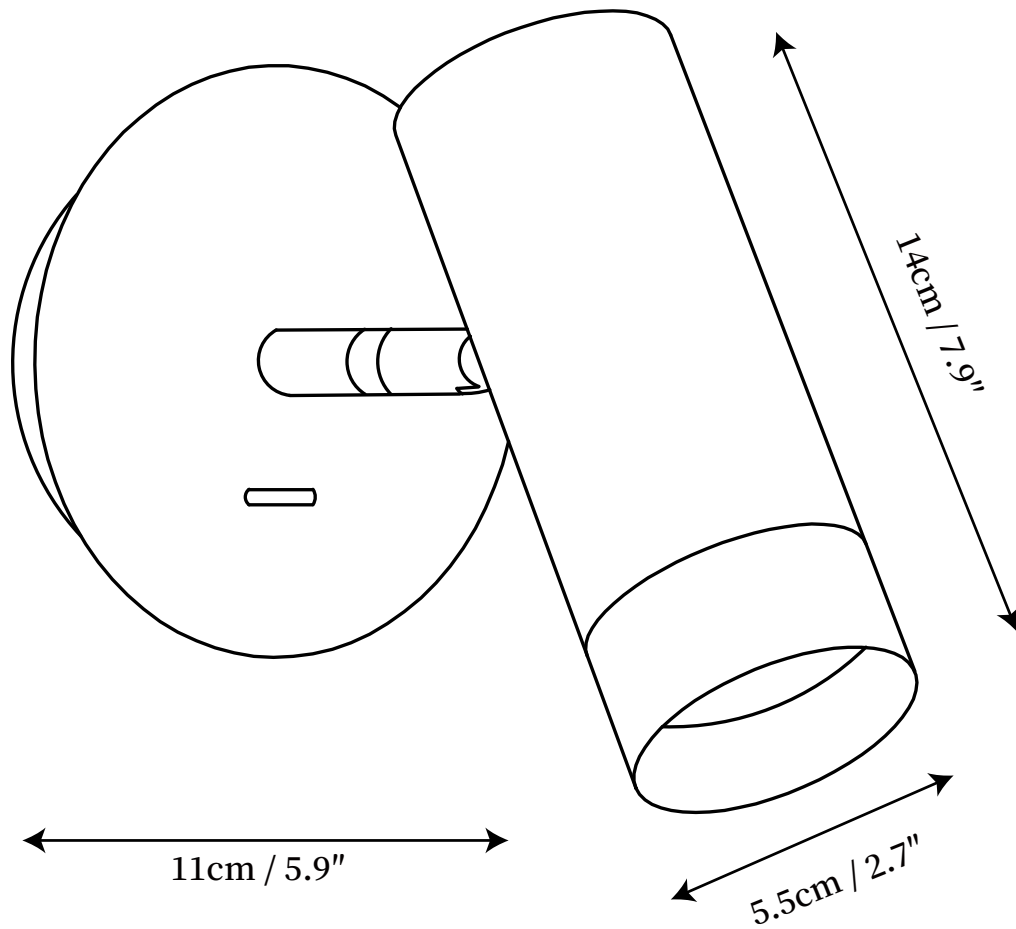

# SPECIFICATION SHEET

---

## SPECIFICATION DETAILS

\*For custom options, consult factory for details

<b>Fixture Dimensions</b>	D 5.9" x H 7.9"
<b>Light source</b>	E27
<b>Wattage</b>	Max 40W
<b>Voltage</b>	AC 110-240V
<b>Color Temperature</b>	Based on the purchase of light bulbs
<b>CRI(Ra)</b>	80CRI
<b>Mounting</b>	Wall
<b>Driver Required</b>	No
<b>Optional Color Temps</b>	Buy bulbs as needed
<b>LED Rated Life</b>	Based on bulb life (we do not supply bulbs)
<b>Dimming</b>	Dimming is not supported
<b>Finishes</b>	Gold & Black, Gold & White
<b>Shade Details</b>	White
<b>Material</b>	Metal
<b>Wire Length</b>	No
<b>Wire Type</b>	No