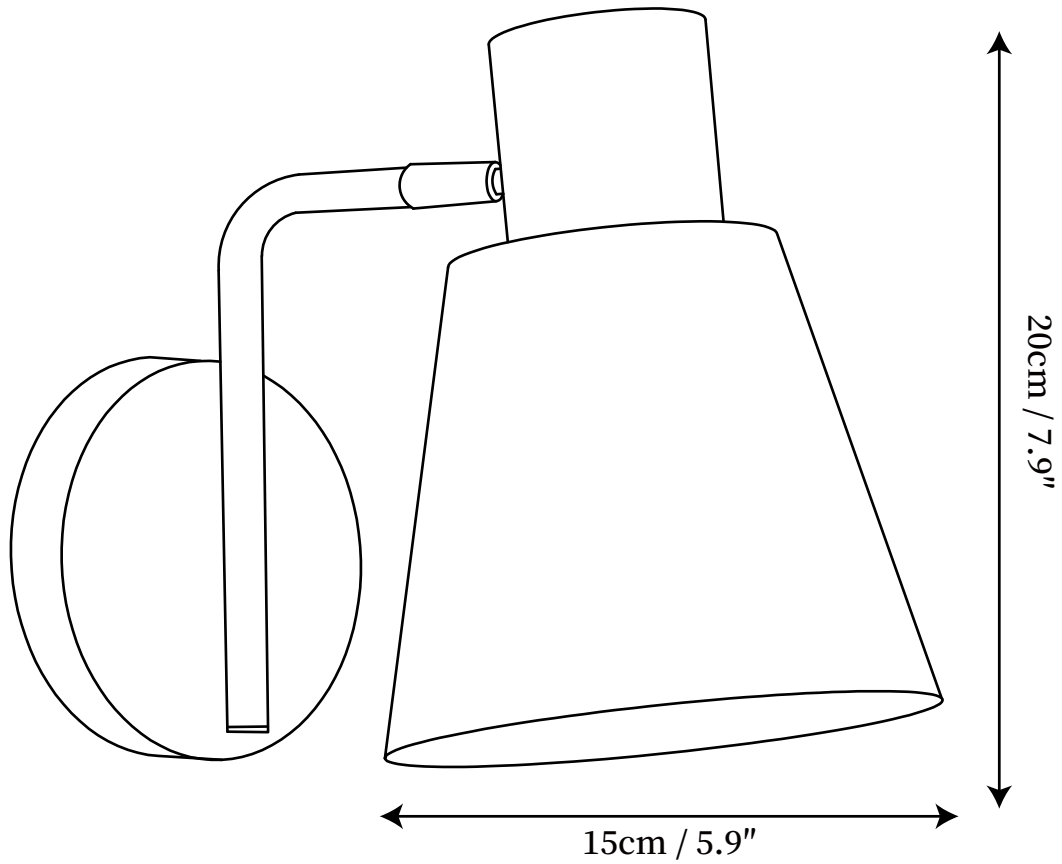

SPECIFICATION SHEET

SPECIFICATION DETAILS

*For custom options, consult factory for details

Fixture Dimensions	D 5.9" x H 7.9"
Light source	E27
Wattage	Max 40W
Voltage	AC 110-240V
Color Temperature	Based on the purchase of light bulbs
CRI(Ra)	80CRI
Mounting	Wall
Driver Required	No
Optional Color Temps	Buy bulbs as needed
LED Rated Life	Based on bulb life (we do not supply bulbs)
Dimming	Dimming is not supported
Finishes	Gold & Black
Shade Details	Black
Material	Metal
Wire Length	No
Wire Type	No