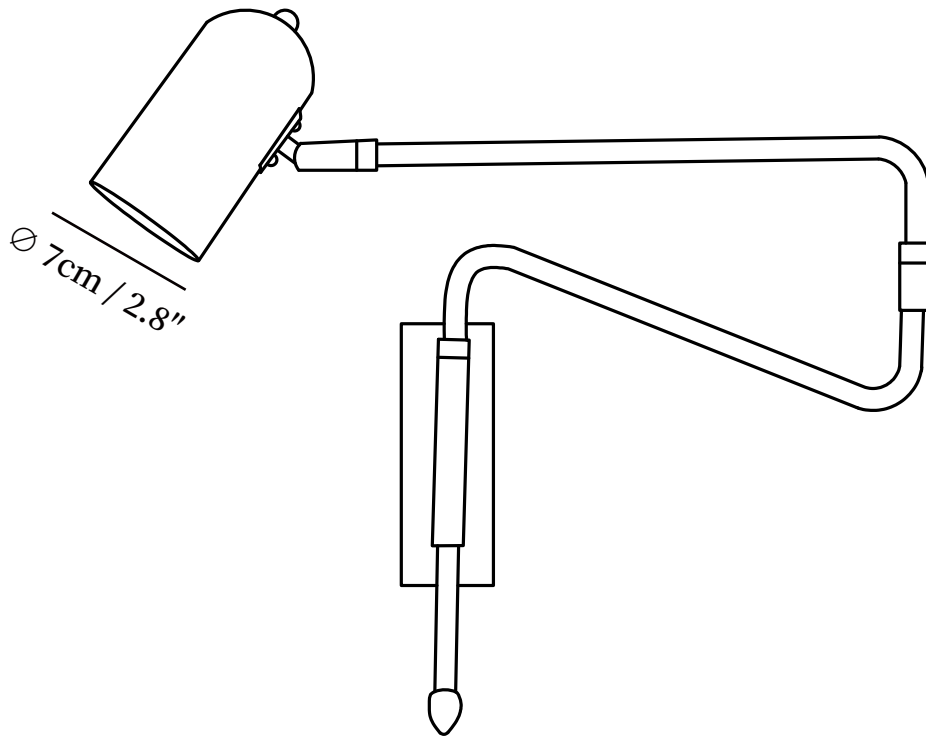

SPECIFICATION SHEET

L 42cm / 16.5"

H 40cm / 15.7"

SPECIFICATION DETAILS

*For custom options, consult factory for details

Fixture Dimensions	L 16.5" x H 15.7"
Light source	E27
Wattage	Max 40W
Voltage	AC 110-240V
Color Temperature	Based on the purchase of light bulbs
CRI(Ra)	80CRI
Mounting	Wall
Driver Required	No
Optional Color Temps	Buy bulbs as needed
LED Rated Life	Based on bulb life (we do not supply bulbs)
Dimming	Dimming is not supported
Finishes	Gold, Black
Shade Details	Gold, Black
Material	Metal
Wire Length	No
Wire Type	No

SPECIFICATION SHEET

L 37cm / 14.6"

H 15cm / 5.9"

∅ 15cm / 5.9"

SPECIFICATION DETAILS

*For custom options, consult factory for details

Fixture Dimensions	L 14.6" x H 5.9"
Light source	E27
Wattage	Max 40W
Voltage	AC 110-240V
Color Temperature	Based on the purchase of light bulbs
CRI(Ra)	80CRI
Mounting	Wall
Driver Required	No
Optional Color Temps	Buy bulbs as needed
LED Rated Life	Based on bulb life (we do not supply bulbs)
Dimming	Dimming is not supported
Finishes	Gold, Black
Shade Details	Gold, Black
Material	Metal
Wire Length	No
Wire Type	No