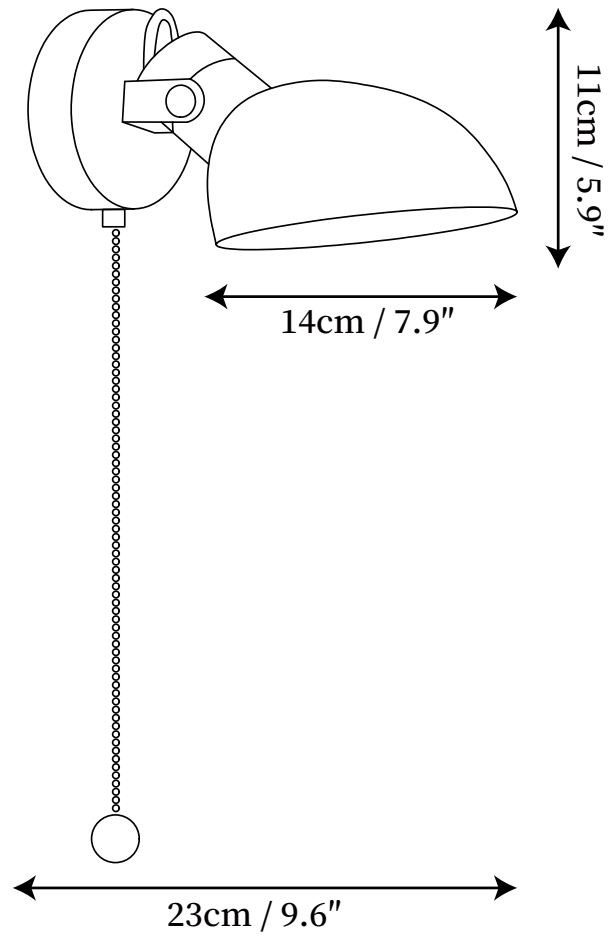

SPECIFICATION SHEET

SPECIFICATION DETAILS

*For custom options, consult factory for details

Fixture Dimensions	D 7.9" x H 5.9"
Light source	E27
Wattage	Max 40W
Voltage	AC 110-240V
Color Temperature	Based on the purchase of light bulbs
CRI(Ra)	80CRI
Mounting	Wall
Driver Required	No
Optional Color Temps	Buy bulbs as needed
LED Rated Life	Based on bulb life (we do not supply bulbs)
Dimming	Dimming is not supported
Finishes	Black, White
Shade Details	Black
Material	Metal
Wire Length	No
Wire Type	No
