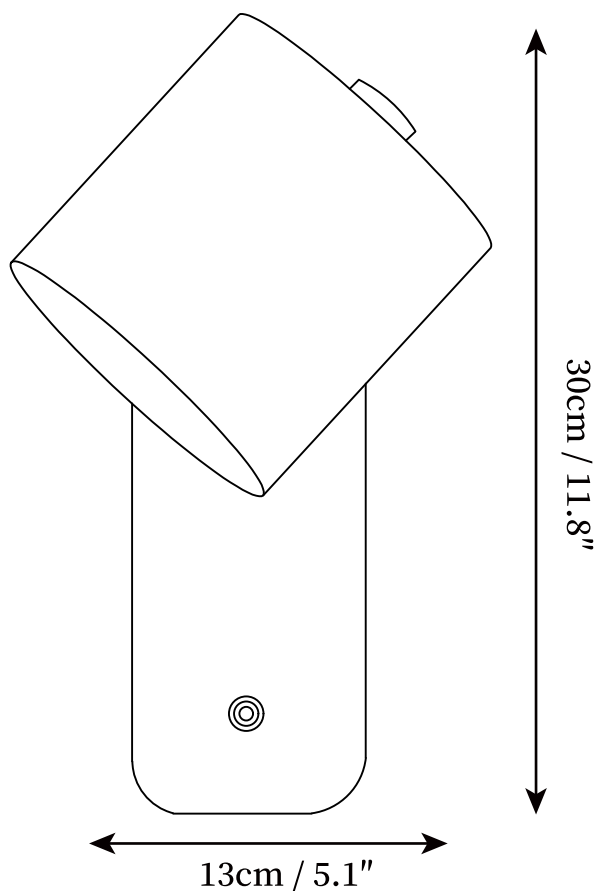

SPECIFICATION SHEET

SPECIFICATION DETAILS

*For custom options, consult factory for details

Fixture Dimensions	D 5.1" x H 11.8"
Light source	E27 or E26 bulb
Wattage	MAX 40W incandescent bulb or LED equivalent.
Voltage	AC 110-240V
Mounting	Hardwired.
Dimming	Compatible with dimmable bulbs (bulb not included)
Control method	Compatible with common wall switches (
Finishes	White, Grey, Green
Shade Details	White, Grey, Green
Material	Metal