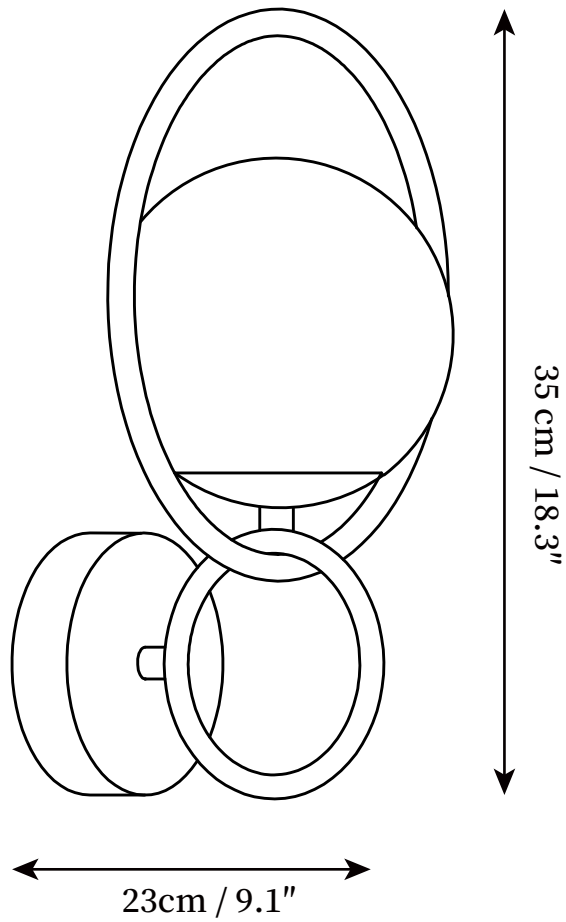

SPECIFICATION SHEET

SPECIFICATION DETAILS

*For custom options, consult factory for details

Fixture Dimensions	D 9.1" x H 18.3"
Light source	G9
Wattage	5W
Voltage	AC 110-240V
Color Temperature	Based on the purchase of light bulbs
CRI(Ra)	80CRI
Mounting	Wall
Driver Required	No
Optional Color Temps	Buy bulbs as needed
LED Rated Life	Based on bulb life (we do not supply bulbs)
Dimming	Dimming is not supported
Finishes	Brass
Shade Details	White Glass
Material	Metal, Glass
Wire Length	No
Wire Type	No