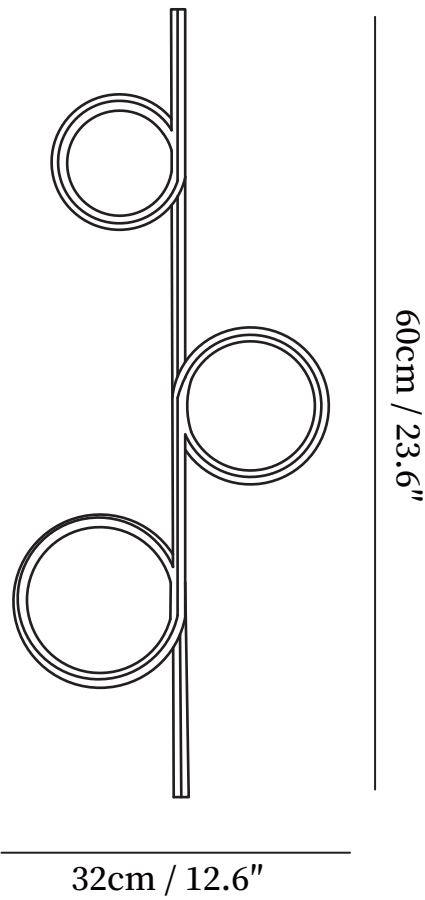

SPECIFICATION SHEET

SPECIFICATION DETAILS

*For custom options, consult factory for details

Fixture Dimensions	D 31.5" x H 10.0"
Light source	Integrated LED
Wattage	~5 W
Voltage	AC 110-240V
Color Temperature	3000K
CRI(Ra)	80CRI
Mounting	Wall
Driver Required	Yes
Optional Color Temps	Warm Light (3000K), Neutral Light (4500K), Cool Light (6000K)
LED Rated Life	30000 hours
Dimming	Dimming is not supported
Finishes	Black, White
Shade Details	White
Material	Metal, Aluminum, Silica gel.

SPECIFICATION SHEET

SPECIFICATION DETAILS

*For custom options, consult factory for details

Fixture Dimensions	D 23.6" x H 12.6"
Light source	Integrated LED
Wattage	~5 W
Voltage	AC 110-240V
Color Temperature	3000K
CRI(Ra)	80CRI
Mounting	Wall
Driver Required	Yes
Optional Color Temps	Warm Light (3000K), Neutral Light (4500K), Cool Light (6000K)
LED Rated Life	30000 hours
Dimming	Dimming is not supported
Finishes	Black, White
Shade Details	White
Material	Metal, Aluminum, Silica gel.

SPECIFICATION SHEET

SPECIFICATION DETAILS

*For custom options, consult factory for details

Fixture Dimensions	D 31.5" x H 12.6"
Light source	Integrated LED
Wattage	~5 W
Voltage	AC 110-240V
Color Temperature	3000K
CRI(Ra)	80CRI
Mounting	Wall
Driver Required	Yes
Optional Color Temps	Warm Light (3000K), Neutral Light (4500K), Cool Light (6000K)
LED Rated Life	30000 hours
Dimming	Dimming is not supported
Finishes	Black, White
Shade Details	White
Material	Metal, Aluminum, Silica gel.