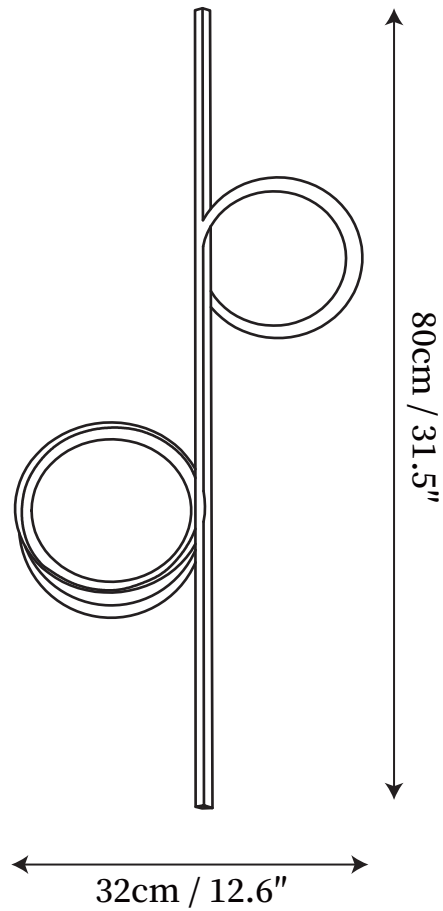

SPECIFICATION SHEET

SPECIFICATION DETAILS

*For custom options, consult factory for details

Fixture Dimensions	D 31.5" x H 12.6"
Light source	Integrated LED
Wattage	~5 W
Voltage	AC 110-240V
Color Temperature	3000K
CRI(Ra)	80CRI
Mounting	Wall
Driver Required	Yes
Optional Color Temps	Warm Light (3000K), Neutral Light (4500K), Cool Light (6000K)
LED Rated Life	30000 hours
Dimming	Dimming is not supported
Finishes	Black, White
Shade Details	White
Material	Metal, Aluminum, Silica gel.