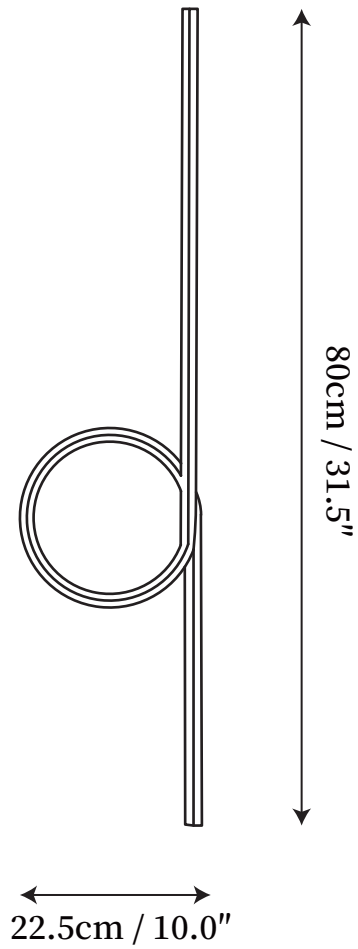

SPECIFICATION SHEET

SPECIFICATION DETAILS

*For custom options, consult factory for details

Fixture Dimensions	D 31.5" x H 10.0"
Light source	Integrated LED
Wattage	~5 W
Voltage	AC 110-240V
Color Temperature	3000K
CRI(Ra)	80CRI
Mounting	Wall
Driver Required	Yes
Optional Color Temps	Warm Light (3000K), Neutral Light (4500K), Cool Light (6000K)
LED Rated Life	30000 hours
Dimming	Dimming is not supported
Finishes	Black, White
Shade Details	White
Material	Metal, Aluminum, Silica gel.