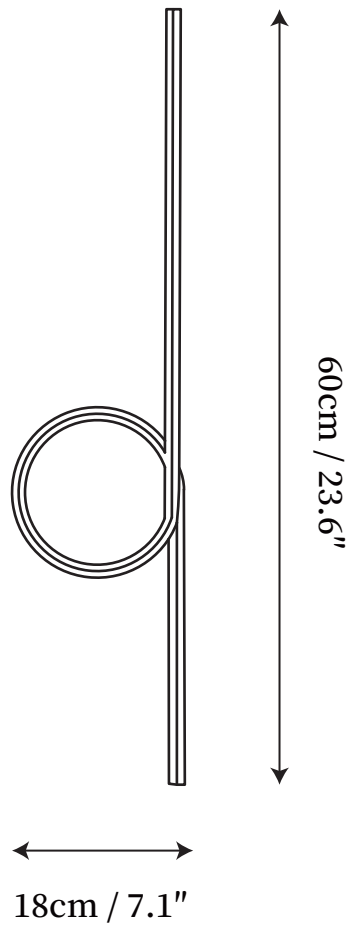

SPECIFICATION SHEET

SPECIFICATION DETAILS

*For custom options, consult factory for details

Fixture Dimensions	D 23.6" x H 7.1"
Light source	Integrated LED
Wattage	~5 W
Voltage	AC 110-240V
Color Temperature	3000K
CRI(Ra)	80CRI
Mounting	Wall
Driver Required	Yes
Optional Color Temps	Warm Light (3000K), Neutral Light (4500K), Cool Light (6000K)
LED Rated Life	30000 hours
Dimming	Dimming is not supported
Finishes	Black, White
Shade Details	White
Material	Metal, Aluminum, Silica gel.