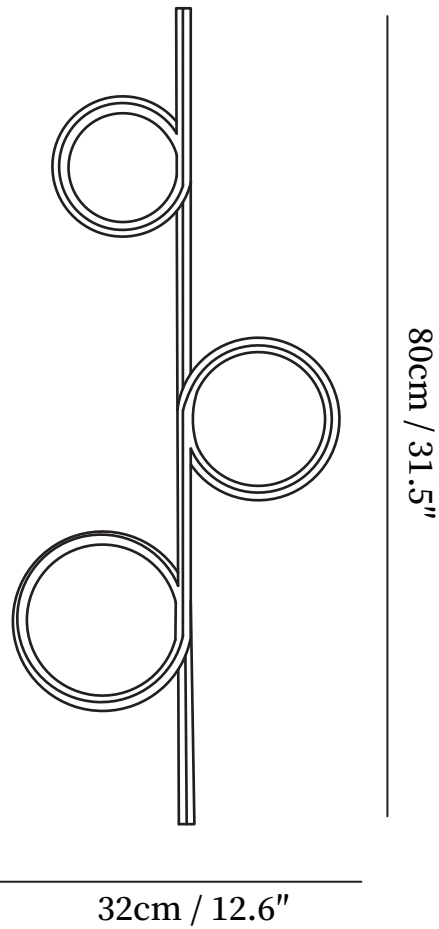

SPECIFICATION SHEET

SPECIFICATION DETAILS

*For custom options, consult factory for details

Fixture Dimensions	D 23.6" x H 12.6"
Light source	Integrated LED
Wattage	~5 W
Voltage	AC 110-240V
Color Temperature	3000K
CRI(Ra)	80CRI
Mounting	Wall
Driver Required	Yes
Optional Color Temps	Warm Light (3000K), Neutral Light (4500K), Cool Light (6000K)
LED Rated Life	30000 hours
Dimming	Dimming is not supported
Finishes	Black, White
Shade Details	White
Material	Metal, Aluminum, Silica gel.

SPECIFICATION SHEET

SPECIFICATION DETAILS

*For custom options, consult factory for details

Fixture Dimensions	D 31.5" x H 12.6"
Light source	Integrated LED
Wattage	~5 W
Voltage	AC 110-240V
Color Temperature	3000K
CRI(Ra)	80CRI
Mounting	Wall
Driver Required	Yes
Optional Color Temps	Warm Light (3000K), Neutral Light (4500K), Cool Light (6000K)
LED Rated Life	30000 hours
Dimming	Dimming is not supported
Finishes	Black, White
Shade Details	White
Material	Metal, Aluminum, Silica gel.