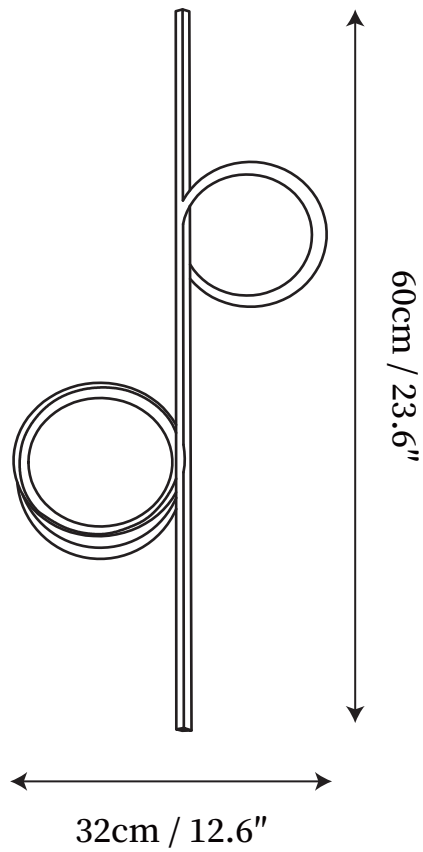

SPECIFICATION SHEET

SPECIFICATION DETAILS

*For custom options, consult factory for details

Fixture Dimensions	D 23.6" x H 12.6"
Light source	Integrated LED
Wattage	~5 W
Voltage	AC 110-240V
Color Temperature	3000K
CRI(Ra)	80CRI
Mounting	Wall
Driver Required	Yes
Optional Color Temps	Warm Light (3000K), Neutral Light (4500K), Cool Light (6000K)
LED Rated Life	30000 hours
Dimming	Dimming is not supported
Finishes	Black, White
Shade Details	White
Material	Metal, Aluminum, Silica gel.