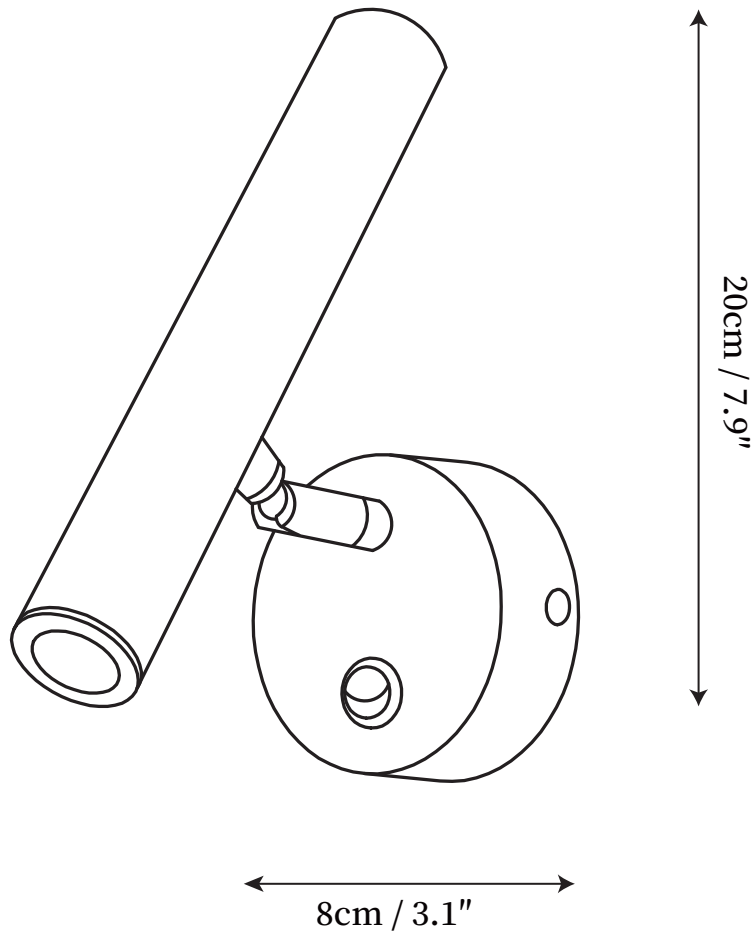

SPECIFICATION SHEET

SPECIFICATION DETAILS

*For custom options, consult factory for details

Fixture Dimensions	D 3.1" x H 7.9"
Light source	Integrated LED
Wattage	~5 W
Voltage	AC 110-240V
Color Temperature	3000K
CRI(Ra)	80CRI
Mounting	Wall
Driver Required	Yes
Optional Color Temps	Warm Light (3000K), Neutral Light (4500K), Cool Light (6000K)
LED Rated Life	30000 hours
Dimming	Dimming is not supported
Finishes	Black
Shade Details	Black
Material	Metal