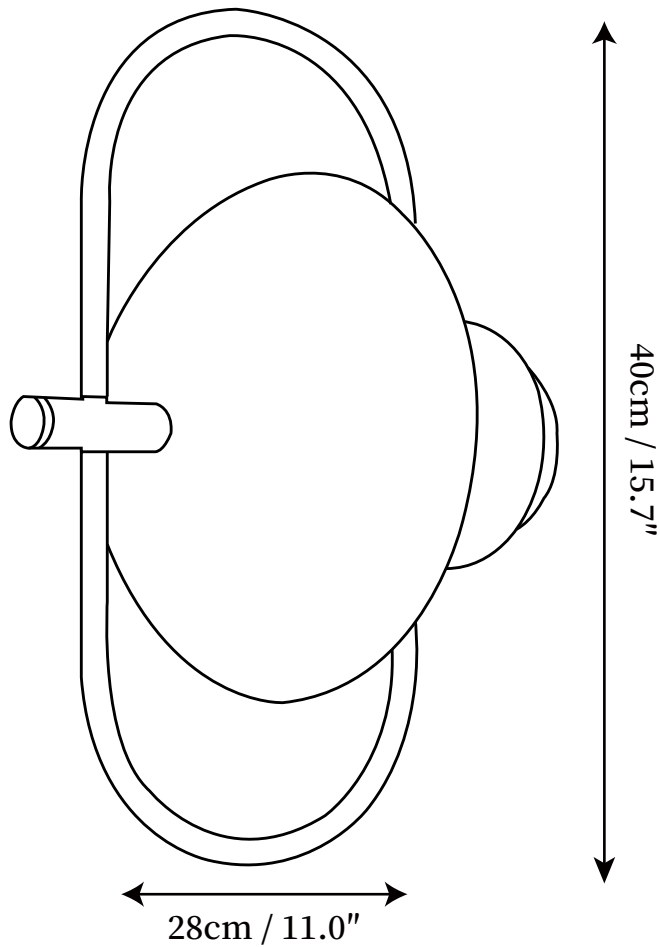

SPECIFICATION SHEET

SPECIFICATION DETAILS

*For custom options, consult factory for details

Fixture Dimensions	D 11.0" x H 15.7"
Light source	E14
Wattage	Max 12W
Voltage	AC 110-240V
Color Temperature	3000k
CRI(Ra)	80CRI
Mounting	Wall
Driver Required	No
Optional Color Temps	Buy bulbs as needed
LED Rated Life	Based on bulb life (we do not supply bulbs)
Dimming	Dimming is not supported
Finishes	Gold
Shade Details	White glass
Material	Metal, Fabric
Wire Length	No
Wire Type	No