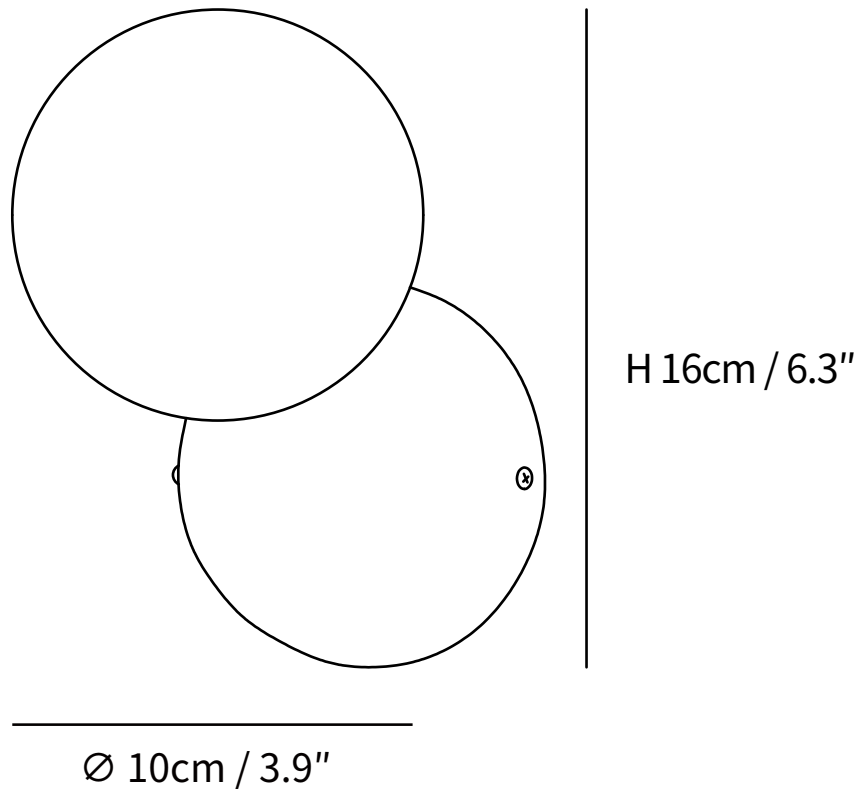

SPECIFICATION SHEET

SPECIFICATION DETAILS

*For custom options, consult factory for details

Fixture Dimensions	D 3.9" x W 5.1" x H 6.3"
Light source	G9
Wattage	5W
Voltage	AC 110-240V
Color Temperature	Based on the purchase of light bulbs
CRI(Ra)	80CRI
Mounting	Wall
Driver Required	No
Optional Color Temps	Buy bulbs as needed
LED Rated Life	Based on bulb life (we do not supply bulbs)
Dimming	Dimming is not supported
Finishes	Black, Brass.
Shade Details	White.
Material	Brass, Glass.
Wire Length	No
Wire Type	No