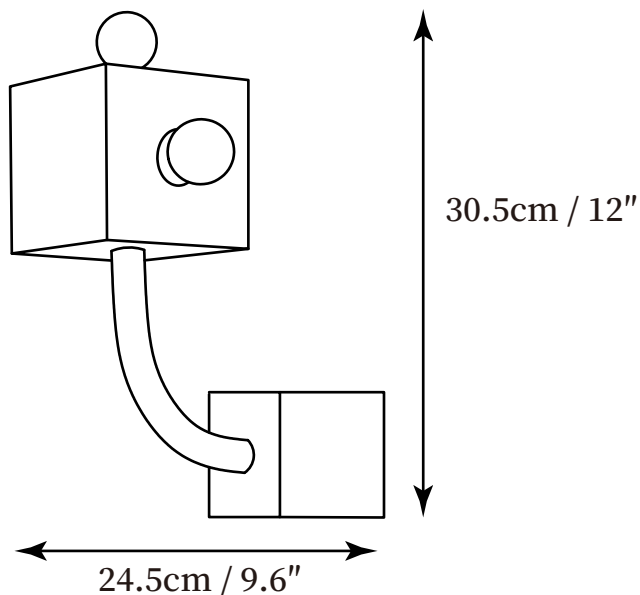

SPECIFICATION SHEET

SPECIFICATION DETAILS

*For custom options, consult factory for details

Fixture Dimensions	D 9.6" x H 12"
Light source	E27
Wattage	Max 40W
Voltage	AC 110-240V
Color Temperature	Based on the purchase of light bulbs
CRI(Ra)	80CRI
Mounting	Wall
Driver Required	No
Optional Color Temps	Buy bulbs as needed
LED Rated Life	Based on bulb life (we do not supply bulbs)
Dimming	Dimming is not supported
Finishes	Red.
Shade Details	White.
Material	Metal.
Wire Length	No
Wire Type	No
Warranty	2 Years
Certification	Compatible with North America, Saudi Arabia, Europe, Australia Certification