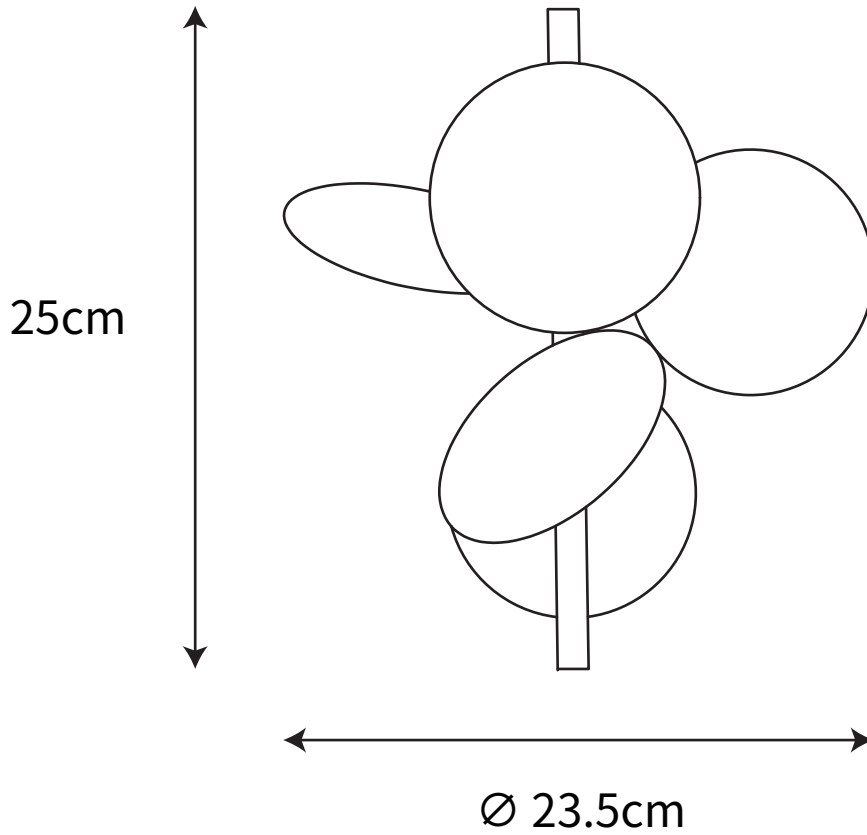

SPECIFICATION SHEET

SPECIFICATION DETAILS

*For custom options, consult factory for details

Fixture Dimensions	D 9.3" x H 9.8"
Light source	G9
Wattage	Max 40W
Voltage	AC 110-240V
Color Temperature	Based on the purchase of light bulbs
CRI(Ra)	80CRI
Mounting	Wall
Driver Required	No
Optional Color Temps	Buy bulbs as needed
LED Rated Life	Based on bulb life (we do not supply bulbs)
Dimming	Dimming is not supported
Finishes	Colorful, White, Grey
Shade Details	White
Material	Metal, Glass, Acrylic
Wire Length	No
Wire Type	No