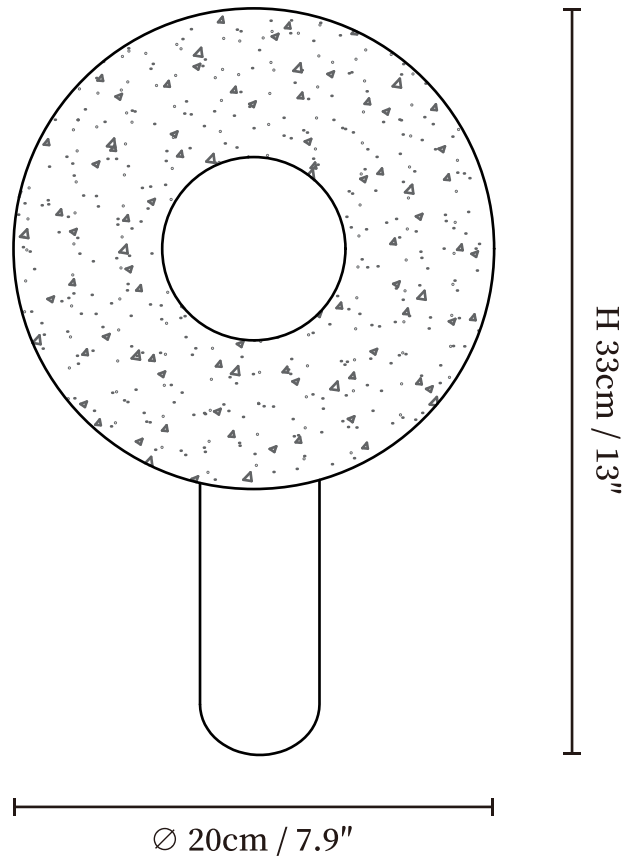

SPECIFICATION SHEET

SPECIFICATION DETAILS

*For custom options, consult factory for details

Fixture Dimensions	Ø 7.9" x H 13"
Light source	Integrated LED
Wattage	~5W
Voltage	AC 110-240V
Dimming	Compatible with dimmable LED and dimmable bulbs.
CRI(Ra)	90+CRI
Mounting	Hardwired.
LED Rated Life	30000 hours
Color Temperature	Warm Light (3000K), Neutral Light (4000K), Cool Light (6000K)
Control method	Compatible with common wall switches(not included)
Finishes	Yellow Travertine.
Shade Details	Walnut Color
Material	Yellow Travertine, Solid Wood.