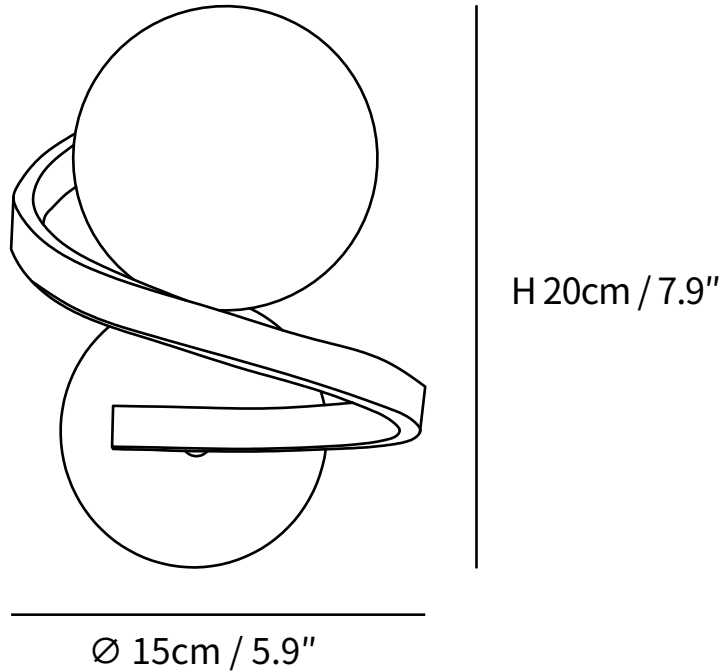

SPECIFICATION SHEET

SPECIFICATION DETAILS

*For custom options, consult factory for details

Fixture Dimensions	Ø 5.9" x W 57.1" x H 7.9"
Light source	G9
Wattage	5W
Voltage	AC 110-240V
Color Temperature	Based on the purchase of light bulbs
CRI(Ra)	80CRI
Mounting	Wall
Driver Required	No
Optional Color Temps	Buy bulbs as needed
LED Rated Life	Based on bulb life (we do not supply bulbs)
Dimming	Dimming is not supported
Finishes	Brass.
Shade Details	White.
Material	Brass, Glass.
Wire Length	No
Wire Type	No