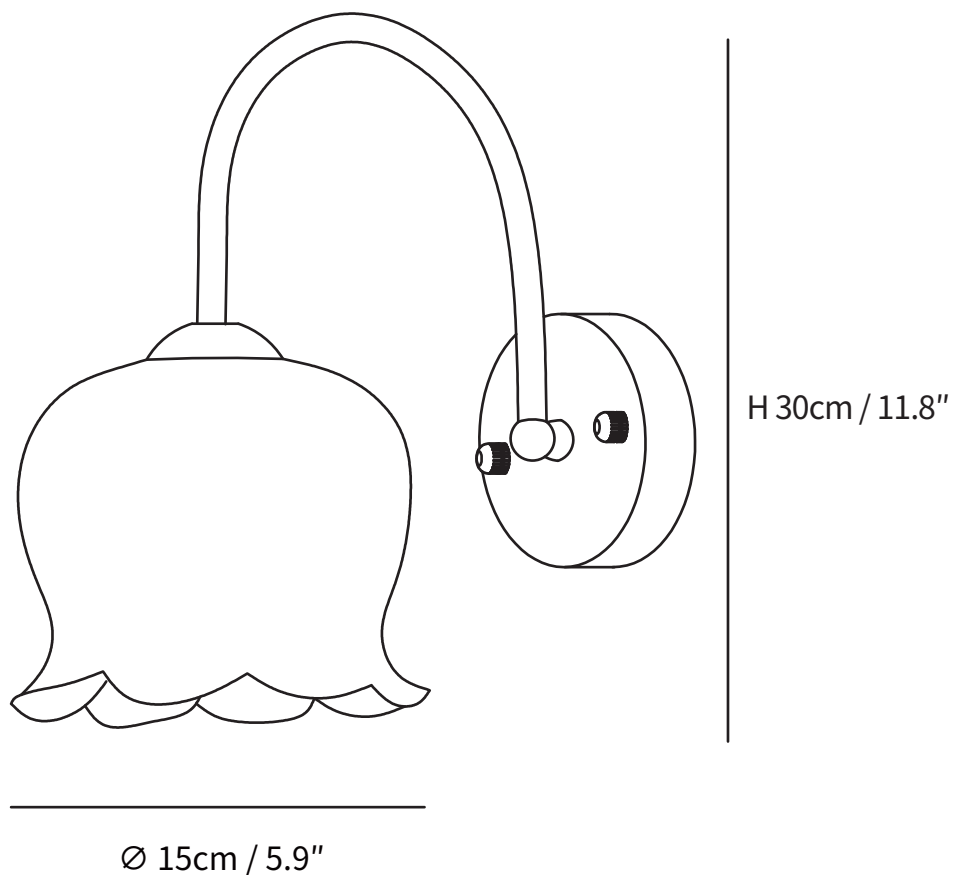

# SPECIFICATION SHEET

---

## SPECIFICATION DETAILS

\*For custom options, consult factory for details

<b>Fixture Dimensions</b>	5.9" x H 11.8"
<b>Light source</b>	E26 or E27
<b>Wattage</b>	40W
<b>Voltage</b>	AC 110-240V
<b>Color Temperature</b>	Based on the purchase of light bulbs
<b>CRI(Ra)</b>	80CRI
<b>Mounting</b>	Wall
<b>Driver Required</b>	NO
<b>Optional Color Temps</b>	Buy bulbs as needed
<b>LED Rated Life</b>	Based on bulb life (we do not supply bulbs)
<b>Dimming</b>	Dimming is not supported
<b>Finishes</b>	Brass
<b>Shade Details</b>	White