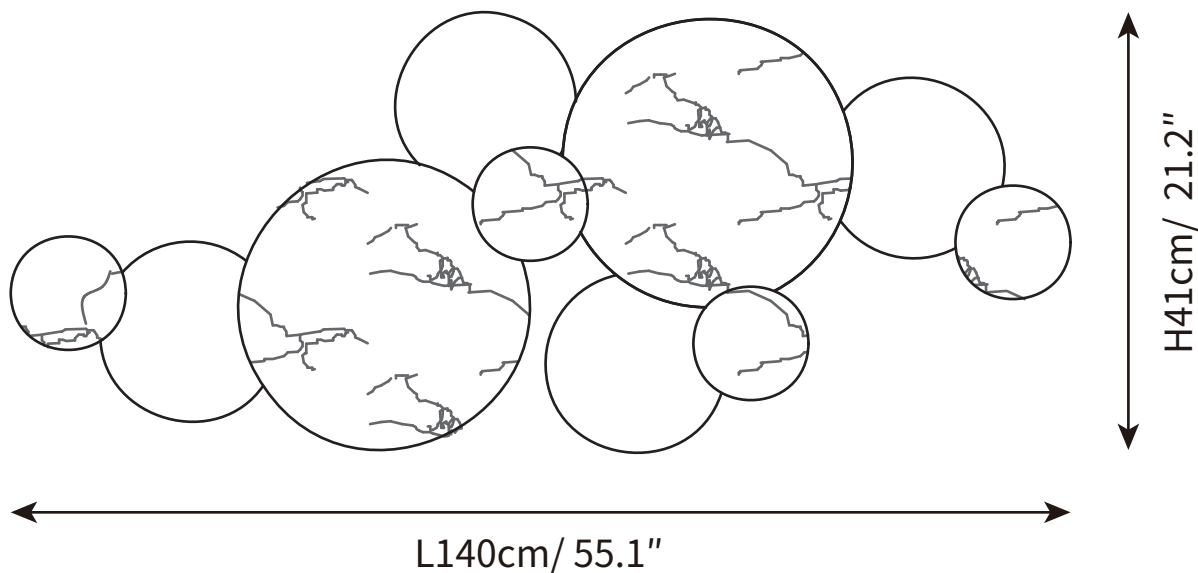

## SPECIFICATION DETAILS

\*For custom options, consult factory for details

<b>Fixture Dimensions</b>	L 39.3" x H 16.1"
	G9
<b>Wattage</b>	5 W
	AC 110-240V
<b>Color Temperature</b>	Based on the purchase of light bulbs
<b>CRI(Ra)</b>	80CRI
<b>Mounting</b>	Wall
<b>Driver Required</b>	No
<b>Optional Color Temps</b>	Buy bulbs as needed
<b>LED Rated Life</b>	Based on bulb life (we do not supply bulbs)
<b>Dimming</b>	Dimming is not supported
<b>Finishes</b>	Gold, Gold & Marbling.
<b>Shade Details</b>	Gold, Gold & Marbling.
<b>Material</b>	Metal
<b>Wire Length</b>	No
<b>Wire Type</b>	No

## SPECIFICATION DETAILS

\*For custom options, consult factory for details

<b>Fixture Dimensions</b>	L 55.1" x H 21.2"
	G9
<b>Wattage</b>	5 W
	AC 110-240V
<b>Color Temperature</b>	Based on the purchase of light bulbs
<b>CRI(Ra)</b>	80CRI
<b>Mounting</b>	Wall
<b>Driver Required</b>	No
<b>Optional Color Temps</b>	Buy bulbs as needed
<b>LED Rated Life</b>	Based on bulb life (we do not supply bulbs)
<b>Dimming</b>	Dimming is not supported
<b>Finishes</b>	Gold, Gold & Marbling.
<b>Shade Details</b>	Gold, Gold & Marbling.
<b>Material</b>	Metal
<b>Wire Length</b>	No
<b>Wire Type</b>	No