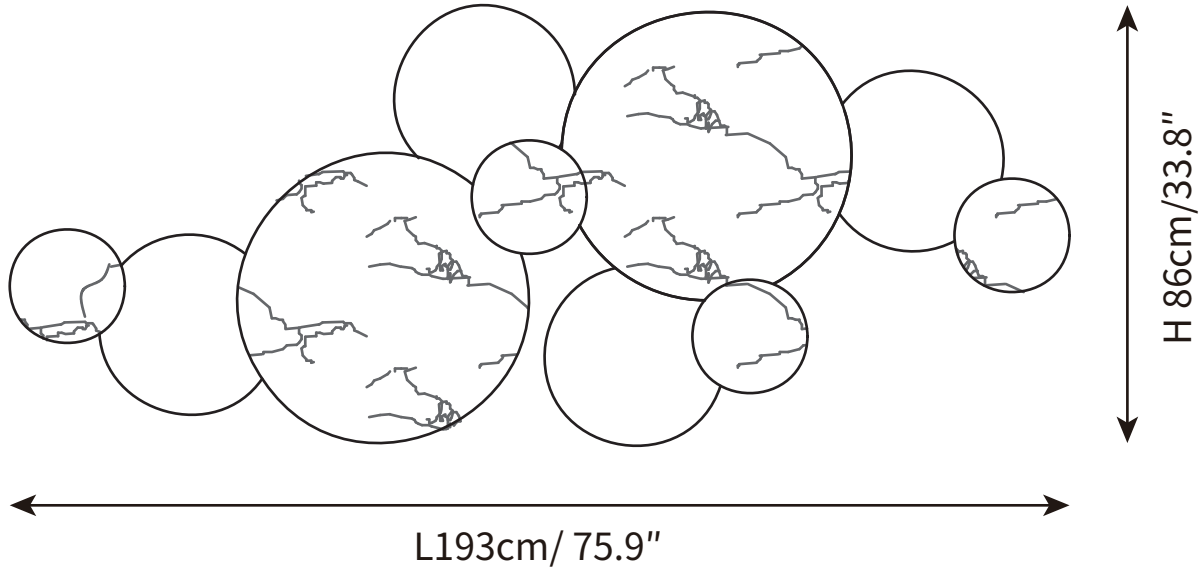

SPECIFICATION SHEET

SPECIFICATION DETAILS

*For custom options, consult factory for details

Fixture Dimensions	L 75.9" x H 33.8"
	G9
Wattage	5 W
	AC 110-240V
Color Temperature	Based on the purchase of light bulbs
CRI(Ra)	80CRI
Mounting	Wall
Driver Required	No
Optional Color Temps	Buy bulbs as needed
LED Rated Life	Based on bulb life (we do not supply bulbs)
Dimming	Dimming is not supported
Finishes	Gold, Gold & Marbling.
Shade Details	Gold, Gold & Marbling.
Material	Metal
Wire Length	No
Wire Type	No