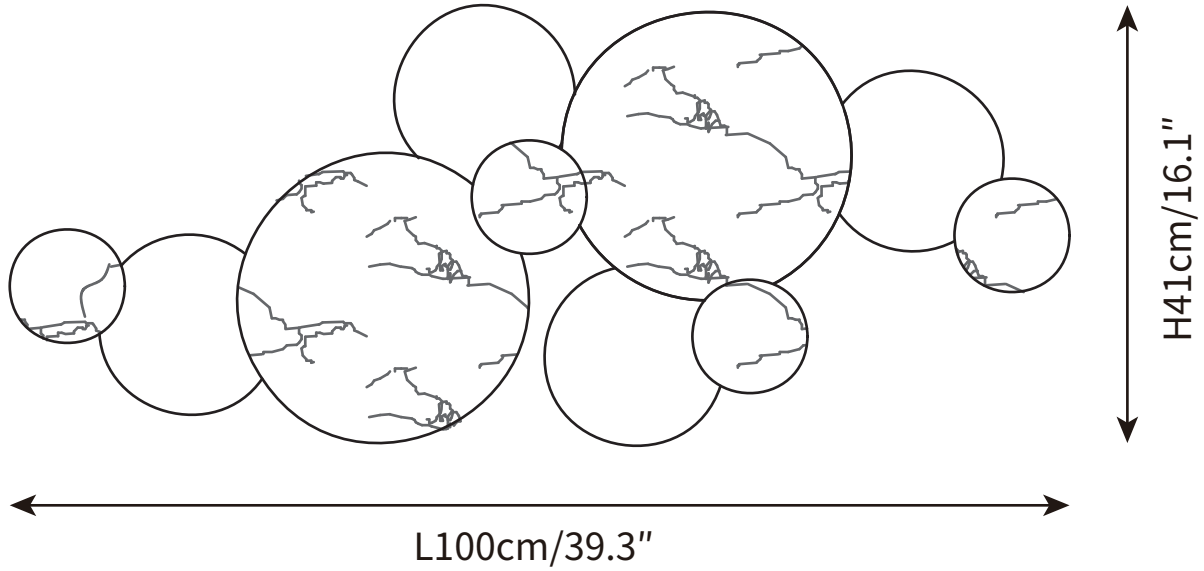

## SPECIFICATION DETAILS

\*For custom options, consult factory for details

<b>Fixture Dimensions</b>	L 39.3" x H 16.1"
	G9
<b>Wattage</b>	5 W
	AC 110-240V
<b>Color Temperature</b>	Based on the purchase of light bulbs
<b>CRI(Ra)</b>	80CRI
<b>Mounting</b>	Wall
<b>Driver Required</b>	No
<b>Optional Color Temps</b>	Buy bulbs as needed
<b>LED Rated Life</b>	Based on bulb life (we do not supply bulbs)
<b>Dimming</b>	Dimming is not supported
<b>Finishes</b>	Gold, Gold & Marbling.
<b>Shade Details</b>	Gold, Gold & Marbling.
<b>Material</b>	Metal
<b>Wire Length</b>	No
<b>Wire Type</b>	No