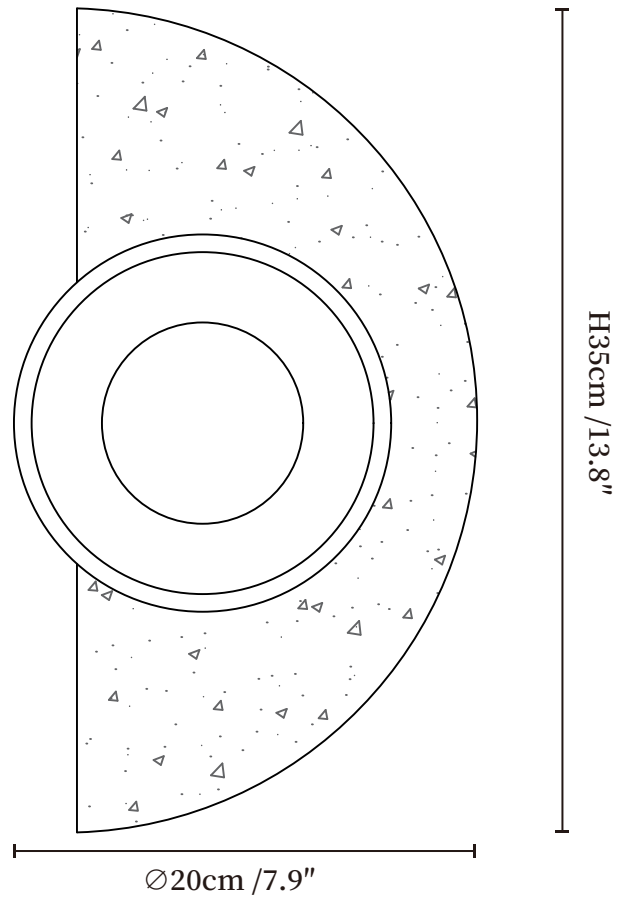

SPECIFICATION SHEET

SPECIFICATION DETAILS

*For custom options, consult factory for details

Fixture Dimensions	Ø 7.9" x H 13.8"
Light source	G9 (bulb not included)
Wattage	MAX 5W incandescent bulb or LED equivalent.
Voltage	AC 110-240V
Mounting	Hardwired.
Dimming	Compatible with dimmable bulbs (bulb not included)
Control method	Compatible with common wall switches (not included)
Finishes	Yellow Travertine, Wood Color.
Shade Details	White.
Material	Yellow Travertine, Metal, Glass, Wood.