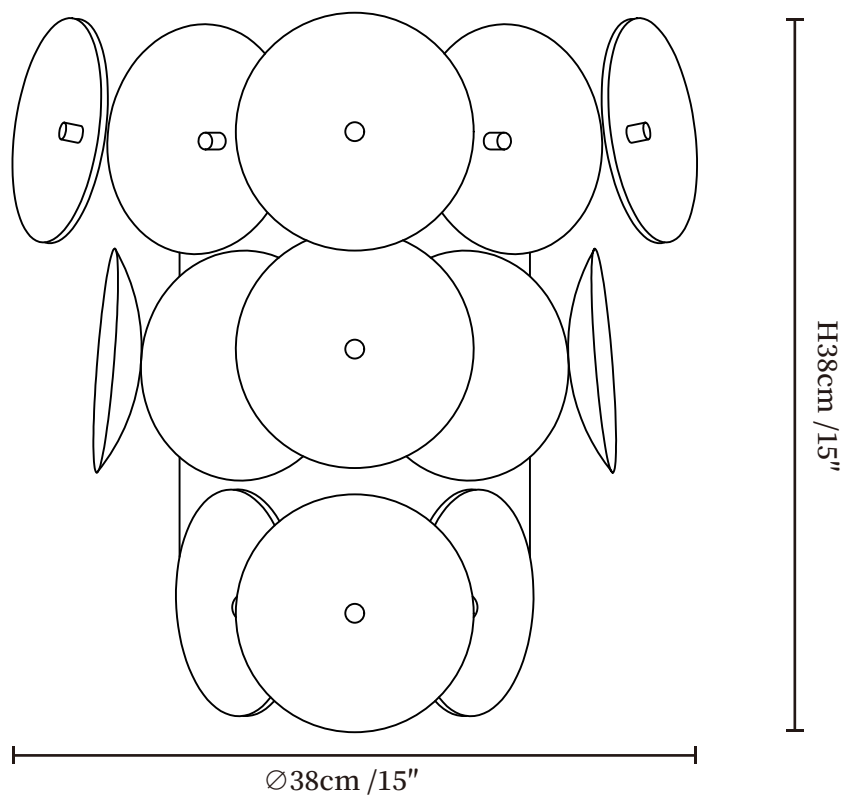

SPECIFICATION SHEET

SPECIFICATION DETAILS

*For custom options, consult factory for details

Fixture Dimensions	$\varnothing 15'' \times H 15''$
Light source	E12 or E14(bulb not included)
Wattage	MAX 15W incandescent bulb or LED equivalent.
Voltage	AC 110-240V
Mounting	Hardwired.
Dimming	Compatible with dimmable bulbs (bulb not included)
Control method	Compatible with common wall switches(not included)
Finishes	Black.
Shade Details	Amber, Clear, Grey, Green.
Material	Metal, Glass.