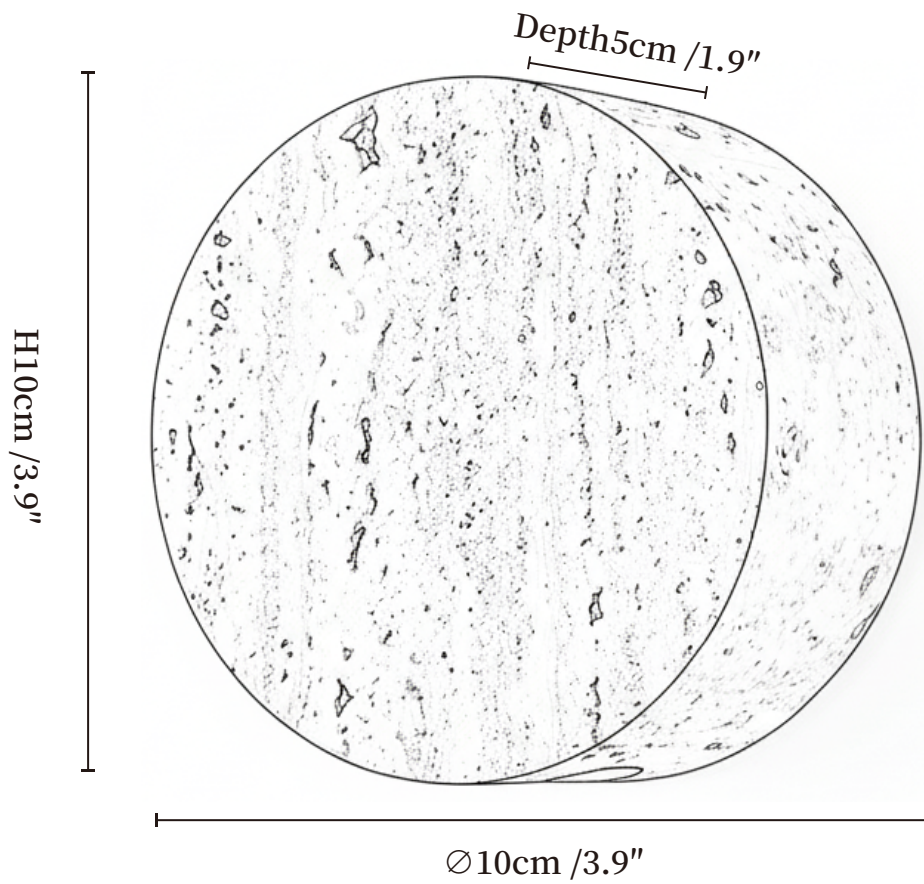

SPECIFICATION SHEET

SPECIFICATION DETAILS

*For custom options, consult factory for details

Fixture Dimensions	Ø 3.9" x H 3.9" x Depth 1.9"
Light source	G4 (bulb not included)
Wattage	MAX 3W incandescent bulb or LED equivalent.
Voltage	AC 110-240V
Mounting	Hardwired.
Dimming	Compatible with dimmable bulbs (bulb not included)
Control method	Compatible with common wall switches (not included)
Finishes	Yellow Travertine.
Shade Details	Yellow Travertine.
Material	Metal, Yellow Travertine.