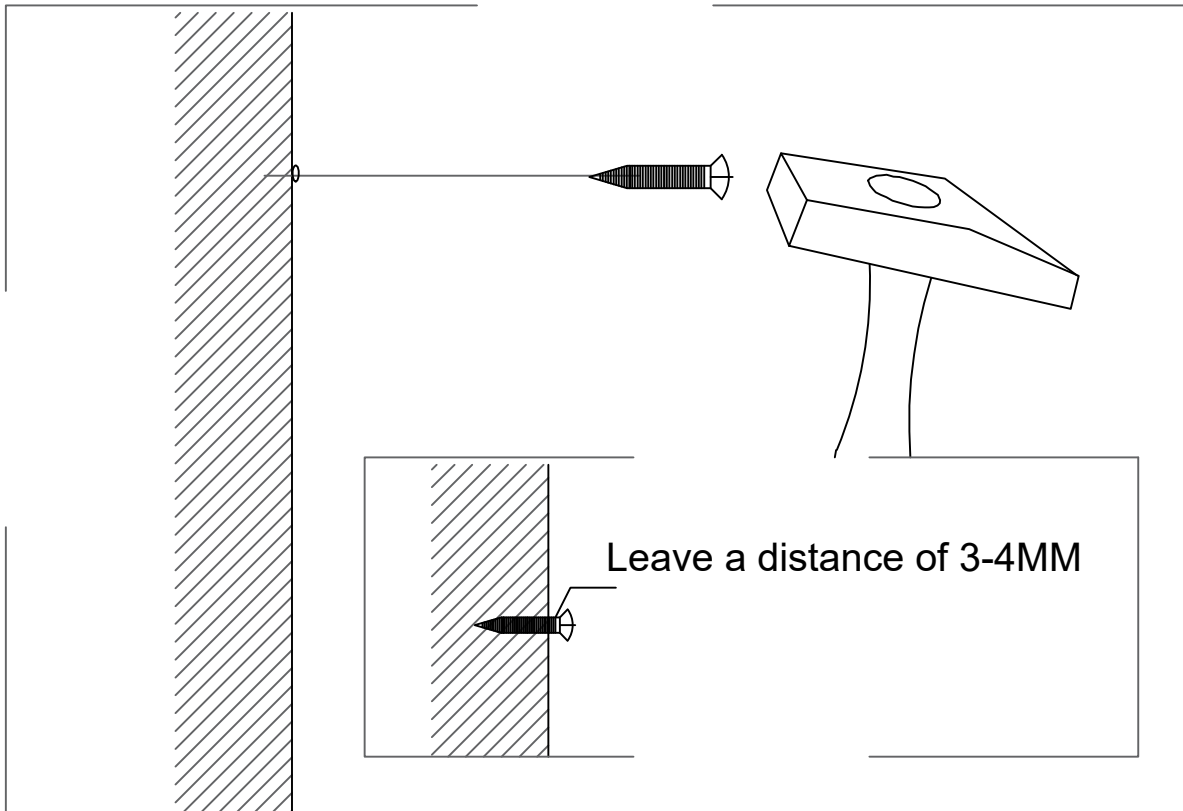

## CAUTION

Pulling the light fixture out of the surface may cause personal injury and damage to the fixture and/or the mounting surface. To reduce the likelihood of such injury or damage, install it only on surfaces with intact mechanical structures.

## WARNINGS

Choking hazard. Keep the power cord at least 3 feet away from cribs, bassinets, and toddler beds.

THIS PRODUCT IS NOT A TOY AND HAS NO PLAY VALUE.

1

2

Hang on the screws