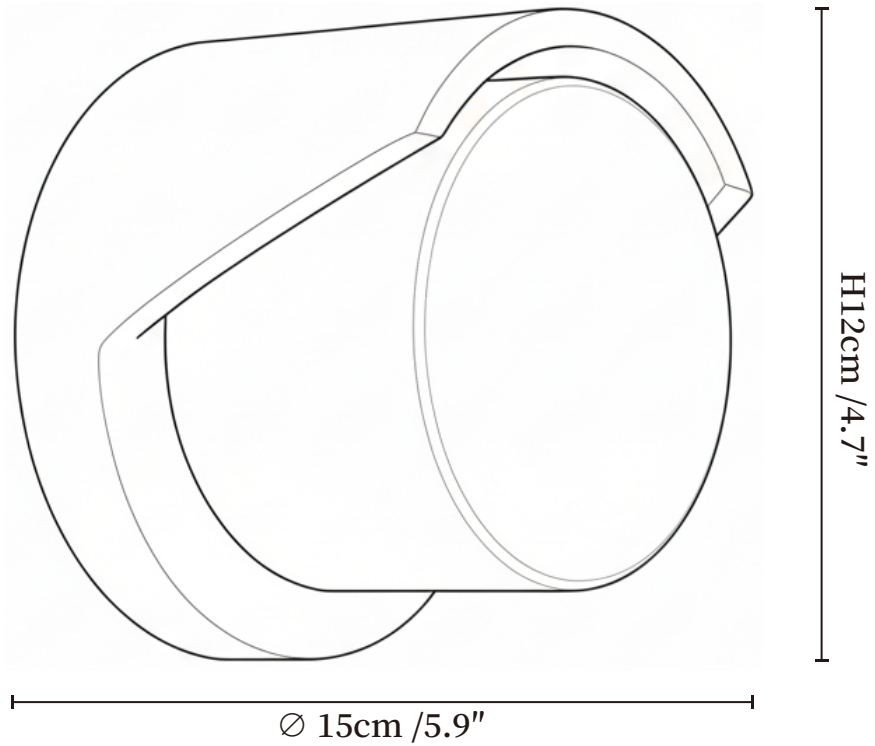

SPECIFICATION SHEET

SPECIFICATION DETAILS

*For custom options, consult factory for details

Fixture Dimensions	Ø 5.9" x H 4.7"
Light source	G9 (bulb not included)
Wattage	MAX 5W incandescent bulb or LED equivalent.
Voltage	AC 110-240V
Mounting	Hardwired.
Dimming	Compatible with dimmable bulbs (bulb not included)
Control method	Compatible with common wall switches(not included)
Finishes	Yellow Travertine.
Shade Details	White.
Material	Metal, Yellow Travertine, Glass..