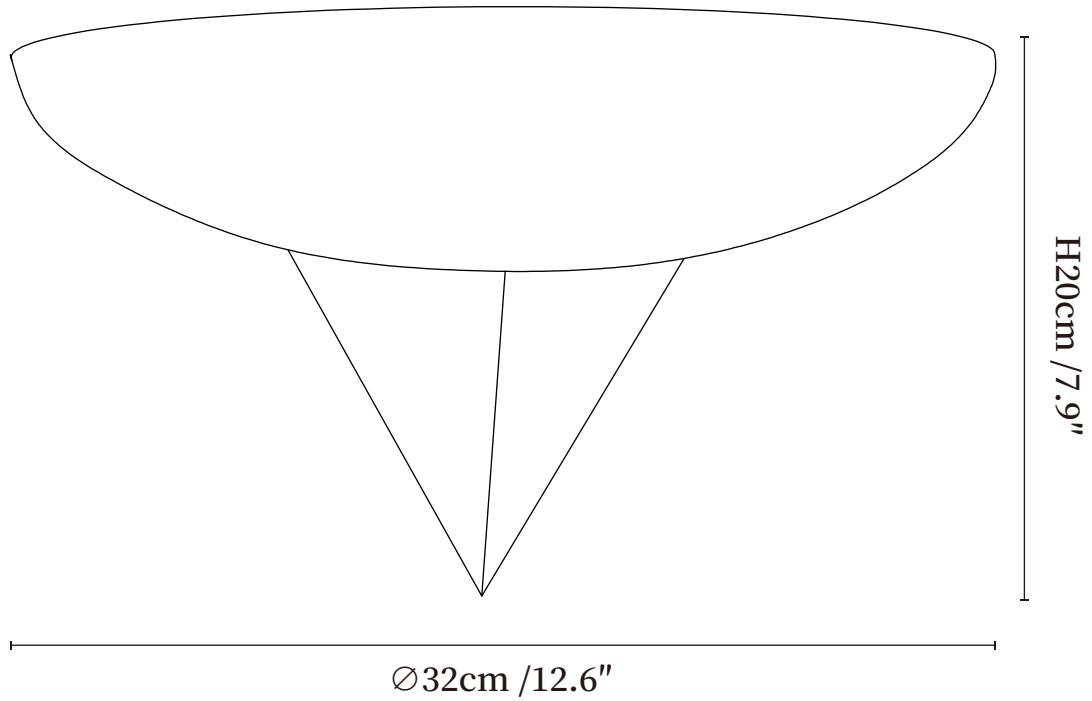

SPECIFICATION SHEET

SPECIFICATION DETAILS

*For custom options, consult factory for details

Fixture Dimensions	Ø 12.6" x H 7.9"
Light source	G9 (bulb not included)
Wattage	MAX 5W incandescent bulb or LED equivalent.
Voltage	AC 110-240V
Mounting	Hardwired.
Dimming	Compatible with dimmable bulbs (bulb not included)
Control method	Compatible with common wall switches (not included)
Finishes	Black.
Shade Details	Orange, White.
Material	Metal, Glass.