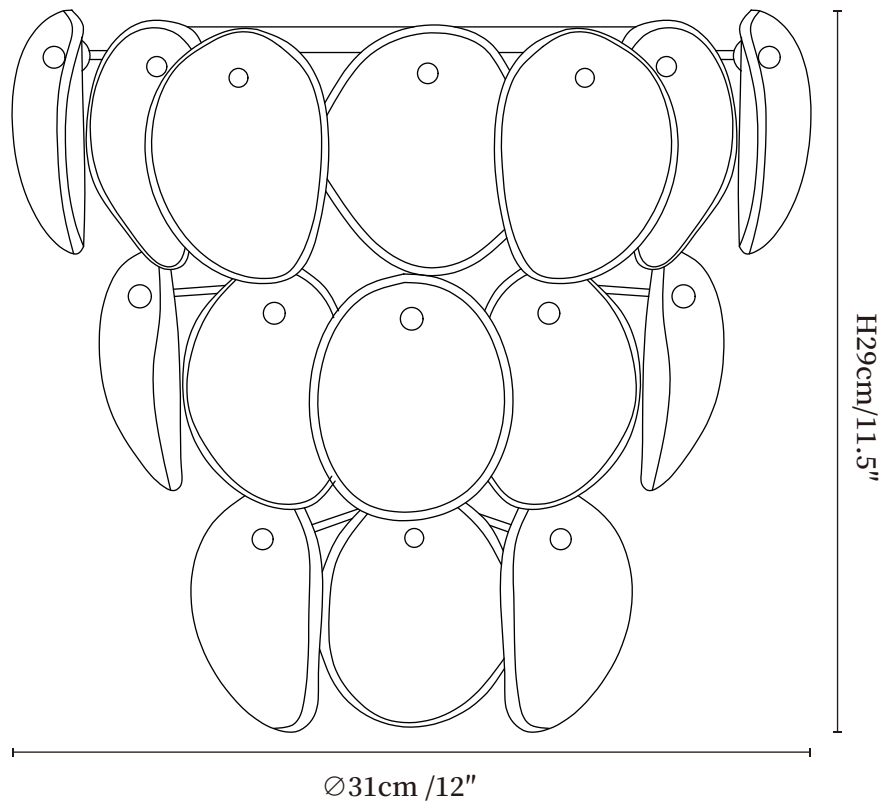

SPECIFICATION SHEET

SPECIFICATION DETAILS

*For custom options, consult factory for details

Fixture Dimensions	$\text{Ø} 12'' \times H 11.5''$
Light source	E12 or E14 (bulb not included)
Wattage	MAX 15W incandescent bulb or LED equivalent.
Voltage	AC 110-240V
Mounting	Hardwired.
Dimming	Compatible with dimmable bulbs (bulb not included)
Control method	Compatible with common wall switches (not included)
Finishes	Gold, Black.
Shade Details	Amber, Black.
Material	Metal, Glass.