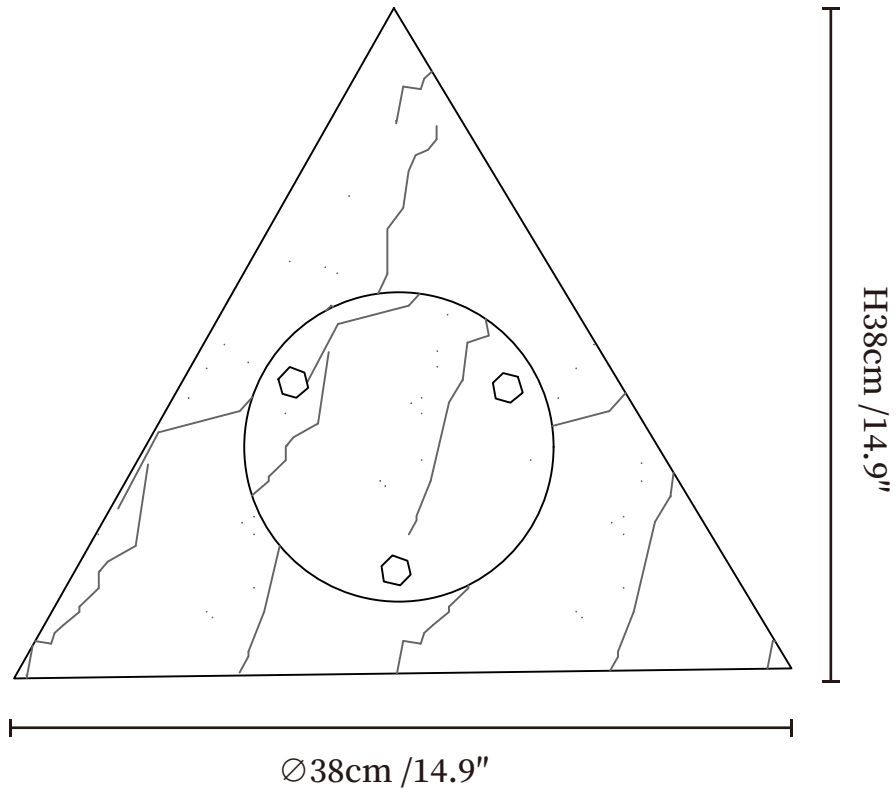

## SPECIFICATION DETAILS

\*For custom options, consult factory for details

<b>Fixture Dimensions</b>	Ø 14.9" x H 14.9"
<b>Light source</b>	Integrated LED
<b>Wattage</b>	~8 Watts
<b>Voltage</b>	AC 110-240V
<b>Dimming</b>	Not supported
<b>CRI(Ra)</b>	90+CRI
<b>Mounting</b>	Hardwired.
<b>LED Rated Life</b>	30000 hours
<b>Color Temperature</b>	Warm Light (3000K), Neutral Light (4000K), Cool Light (6000K)
<b>Control method</b>	Compatible with common wall switches (not included)
<b>Finishes</b>	Red, Green, White.
<b>Shade Details</b>	Red, Green, White.
<b>Material</b>	Marble, Metal.