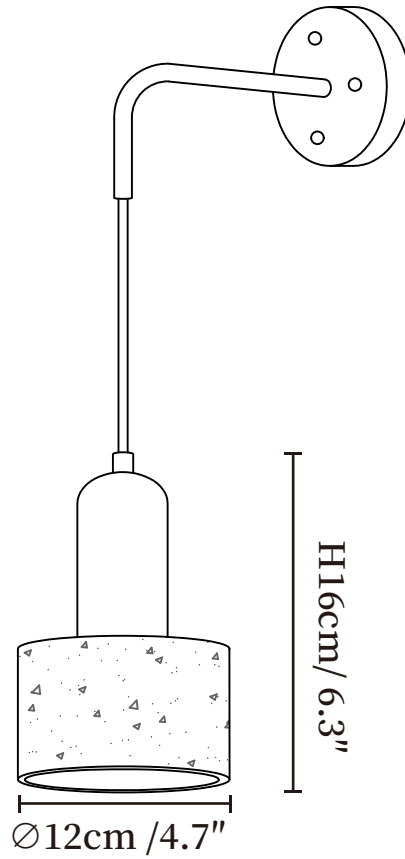

SPECIFICATION SHEET

SPECIFICATION DETAILS

*For custom options, consult factory for details

Fixture Dimensions	Ø 4.7" x H 6.3"
Light source	E12 or E14(bulb not included)
Wattage	MAX 15W incandescent bulb or LED equivalent.
Voltage	AC 110-240V
Mounting	Hardwired.
Dimming	Compatible with dimmable bulbs (bulb not included)
Control method	Compatible with common wall switches(not included)
Finishes	Walnut color.
Shade Details	Yellow Travertine.
Material	Metal, Yellow Travertine, Wood.

SPECIFICATION SHEET

SPECIFICATION DETAILS

*For custom options, consult factory for details

Fixture Dimensions	$\varnothing 5.9'' \times H 7.1''$
Light source	E12 or E14(bulb not included)
Wattage	MAX 15W incandescent bulb or LED equivalent.
Voltage	AC 110-240V
Mounting	Hardwired.
Dimming	Compatible with dimmable bulbs (bulb not included)
Control method	Compatible with common wall switches(not included)
Finishes	Walnut color.
Shade Details	Yellow Travertine.
Material	Metal, Yellow Travertine, Wood.

SPECIFICATION SHEET

SPECIFICATION DETAILS

*For custom options, consult factory for details

Fixture Dimensions	$\text{Ø} 9.8'' \times \text{H} 5.5''$
Light source	E12 or E14(bulb not included)
Wattage	MAX 15W incandescent bulb or LED equivalent.
Voltage	AC 110-240V
Mounting	Hardwired.
Dimming	Compatible with dimmable bulbs (bulb not included)
Control method	Compatible with common wall switches(not included)
Finishes	Walnut color.
Shade Details	Yellow Travertine.
Material	Metal, Yellow Travertine, Wood.

SPECIFICATION SHEET

SPECIFICATION DETAILS

*For custom options, consult factory for details

Fixture Dimensions	Ø 6.3" x H 5.1"
Light source	E12 or E14(bulb not included)
Wattage	MAX 15W incandescent bulb or LED equivalent.
Voltage	AC 110-240V
Mounting	Hardwired.
Dimming	Compatible with dimmable bulbs (bulb not included)
Control method	Compatible with common wall switches(not included)
Finishes	Walnut color.
Shade Details	Yellow Travertine.
Material	Metal, Yellow Travertine, Wood.