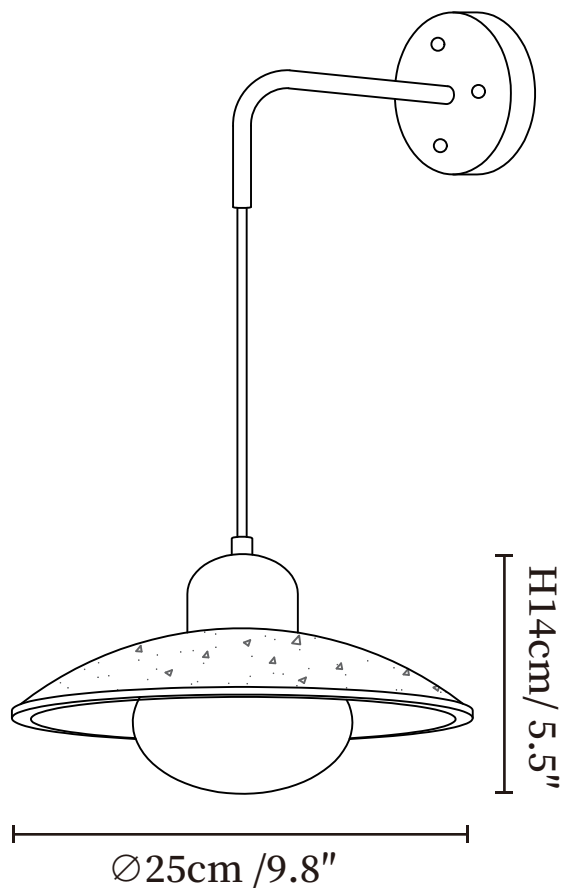

SPECIFICATION SHEET

SPECIFICATION DETAILS

*For custom options, consult factory for details

Fixture Dimensions	Ø 4.7" x H 6.3"
Light source	E12 or E14(bulb not included)
Wattage	MAX 15W incandescent bulb or LED equivalent.
Voltage	AC 110-240V
Mounting	Hardwired.
Dimming	Compatible with dimmable bulbs (bulb not included)
Control method	Compatible with common wall switches(not included)
Finishes	Walnut color.
Shade Details	Yellow Travertine.
Material	Metal, Yellow Travertine, Wood.

SPECIFICATION SHEET

SPECIFICATION DETAILS

*For custom options, consult factory for details

Fixture Dimensions	$\varnothing 5.9'' \times H 7.1''$
Light source	E12 or E14(bulb not included)
Wattage	MAX 15W incandescent bulb or LED equivalent.
Voltage	AC 110-240V
Mounting	Hardwired.
Dimming	Compatible with dimmable bulbs (bulb not included)
Control method	Compatible with common wall switches(not included)
Finishes	Walnut color.
Shade Details	Yellow Travertine.
Material	Metal, Yellow Travertine, Wood.

SPECIFICATION SHEET

SPECIFICATION DETAILS

*For custom options, consult factory for details

Fixture Dimensions	$\text{Ø} 9.8'' \times \text{H} 5.5''$
Light source	E12 or E14(bulb not included)
Wattage	MAX 15W incandescent bulb or LED equivalent.
Voltage	AC 110-240V
Mounting	Hardwired.
Dimming	Compatible with dimmable bulbs (bulb not included)
Control method	Compatible with common wall switches(not included)
Finishes	Walnut color.
Shade Details	Yellow Travertine.
Material	Metal, Yellow Travertine, Wood.

SPECIFICATION SHEET

SPECIFICATION DETAILS

*For custom options, consult factory for details

Fixture Dimensions	Ø 6.3" x H 5.1"
Light source	E12 or E14(bulb not included)
Wattage	MAX 15W incandescent bulb or LED equivalent.
Voltage	AC 110-240V
Mounting	Hardwired.
Dimming	Compatible with dimmable bulbs (bulb not included)
Control method	Compatible with common wall switches(not included)
Finishes	Walnut color.
Shade Details	Yellow Travertine.
Material	Metal, Yellow Travertine, Wood.