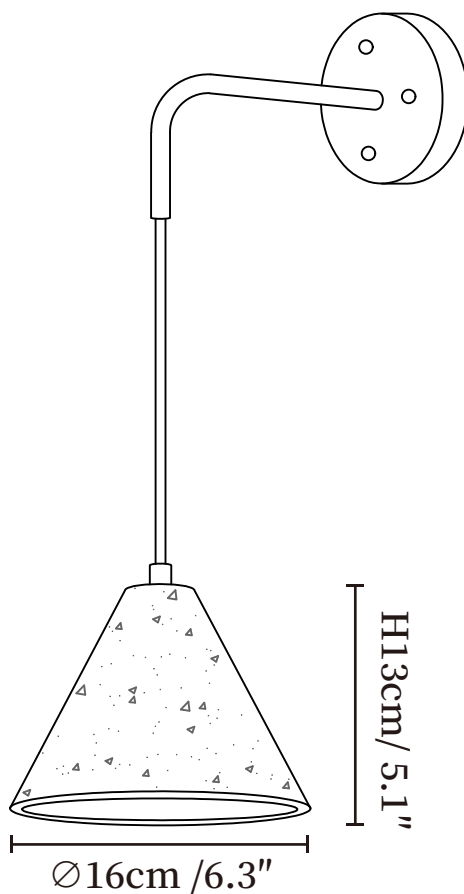

SPECIFICATION SHEET

SPECIFICATION DETAILS

*For custom options, consult factory for details

Fixture Dimensions	Ø 4.7" x H 6.3"
Light source	E12 or E14(bulb not included)
Wattage	MAX 15W incandescent bulb or LED equivalent.
Voltage	AC 110-240V
Mounting	Hardwired.
Dimming	Compatible with dimmable bulbs (bulb not included)
Control method	Compatible with common wall switches(not included)
Finishes	Walnut color.
Shade Details	Yellow Travertine.
Material	Metal, Yellow Travertine, Wood.

SPECIFICATION SHEET

SPECIFICATION DETAILS

*For custom options, consult factory for details

Fixture Dimensions	$\varnothing 5.9'' \times H 7.1''$
Light source	E12 or E14(bulb not included)
Wattage	MAX 15W incandescent bulb or LED equivalent.
Voltage	AC 110-240V
Mounting	Hardwired.
Dimming	Compatible with dimmable bulbs (bulb not included)
Control method	Compatible with common wall switches(not included)
Finishes	Walnut color.
Shade Details	Yellow Travertine.
Material	Metal, Yellow Travertine, Wood.

SPECIFICATION SHEET

SPECIFICATION DETAILS

*For custom options, consult factory for details

Fixture Dimensions	$\text{Ø} 9.8'' \times \text{H} 5.5''$
Light source	E12 or E14(bulb not included)
Wattage	MAX 15W incandescent bulb or LED equivalent.
Voltage	AC 110-240V
Mounting	Hardwired.
Dimming	Compatible with dimmable bulbs (bulb not included)
Control method	Compatible with common wall switches(not included)
Finishes	Walnut color.
Shade Details	Yellow Travertine.
Material	Metal, Yellow Travertine, Wood.

SPECIFICATION SHEET

SPECIFICATION DETAILS

*For custom options, consult factory for details

Fixture Dimensions	Ø 6.3" x H 5.1"
Light source	E12 or E14(bulb not included)
Wattage	MAX 15W incandescent bulb or LED equivalent.
Voltage	AC 110-240V
Mounting	Hardwired.
Dimming	Compatible with dimmable bulbs (bulb not included)
Control method	Compatible with common wall switches(not included)
Finishes	Walnut color.
Shade Details	Yellow Travertine.
Material	Metal, Yellow Travertine, Wood.