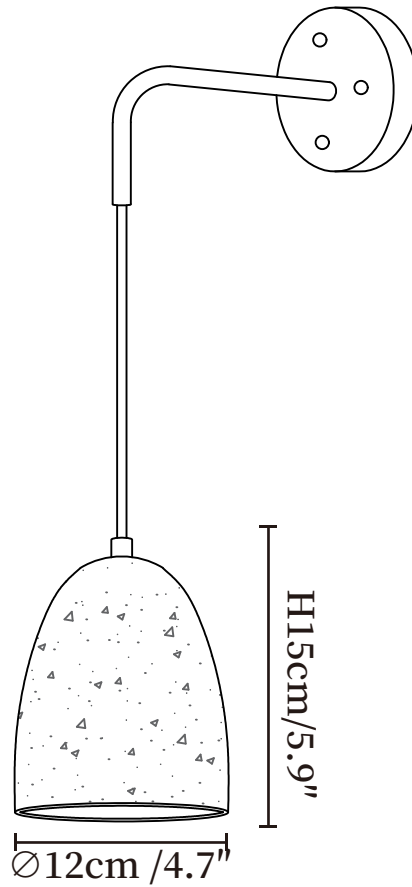

SPECIFICATION SHEET

SPECIFICATION DETAILS

*For custom options, consult factory for details

Fixture Dimensions	Ø 4.7" x H 5.9"
Light source	E12 or E14(bulb not included)
Wattage	MAX 15W incandescent bulb or LED equivalent.
Voltage	AC 110-240V
Mounting	Hardwired.
Dimming	Compatible with dimmable bulbs (bulb not included)
Control method	Compatible with common wall switches(not included)
Finishes	Walnut color.
Shade Details	Yellow Travertine.
Material	Metal, Yellow Travertine, Wood.