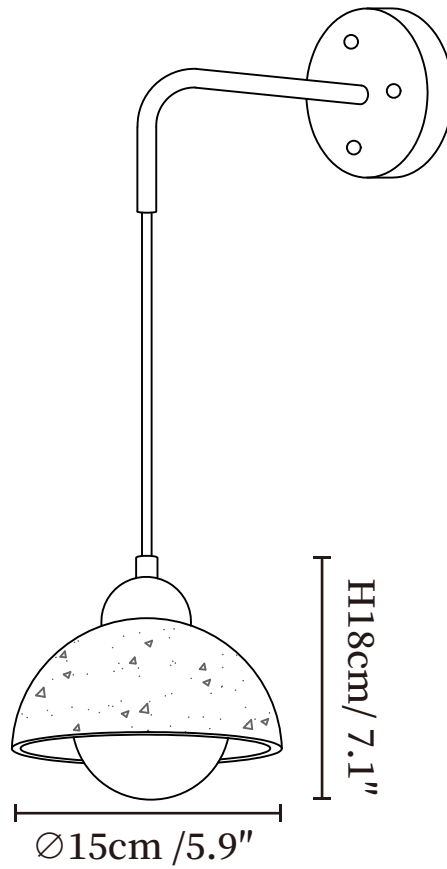

SPECIFICATION SHEET

SPECIFICATION DETAILS

*For custom options, consult factory for details

Fixture Dimensions	Ø 4.7" x H 6.3"
Light source	E12 or E14(bulb not included)
Wattage	MAX 15W incandescent bulb or LED equivalent.
Voltage	AC 110-240V
Mounting	Hardwired.
Dimming	Compatible with dimmable bulbs (bulb not included)
Control method	Compatible with common wall switches(not included)
Finishes	Walnut color.
Shade Details	Yellow Travertine.
Material	Metal, Yellow Travertine, Wood.

SPECIFICATION SHEET

SPECIFICATION DETAILS

*For custom options, consult factory for details

Fixture Dimensions	$\varnothing 5.9'' \times H 7.1''$
Light source	E12 or E14(bulb not included)
Wattage	MAX 15W incandescent bulb or LED equivalent.
Voltage	AC 110-240V
Mounting	Hardwired.
Dimming	Compatible with dimmable bulbs (bulb not included)
Control method	Compatible with common wall switches(not included)
Finishes	Walnut color.
Shade Details	Yellow Travertine.
Material	Metal, Yellow Travertine, Wood.

SPECIFICATION SHEET

SPECIFICATION DETAILS

*For custom options, consult factory for details

Fixture Dimensions	$\text{Ø} 9.8'' \times \text{H} 5.5''$
Light source	E12 or E14(bulb not included)
Wattage	MAX 15W incandescent bulb or LED equivalent.
Voltage	AC 110-240V
Mounting	Hardwired.
Dimming	Compatible with dimmable bulbs (bulb not included)
Control method	Compatible with common wall switches(not included)
Finishes	Walnut color.
Shade Details	Yellow Travertine.
Material	Metal, Yellow Travertine, Wood.

SPECIFICATION SHEET

SPECIFICATION DETAILS

*For custom options, consult factory for details

Fixture Dimensions	Ø 6.3" x H 5.1"
Light source	E12 or E14(bulb not included)
Wattage	MAX 15W incandescent bulb or LED equivalent.
Voltage	AC 110-240V
Mounting	Hardwired.
Dimming	Compatible with dimmable bulbs (bulb not included)
Control method	Compatible with common wall switches(not included)
Finishes	Walnut color.
Shade Details	Yellow Travertine.
Material	Metal, Yellow Travertine, Wood.