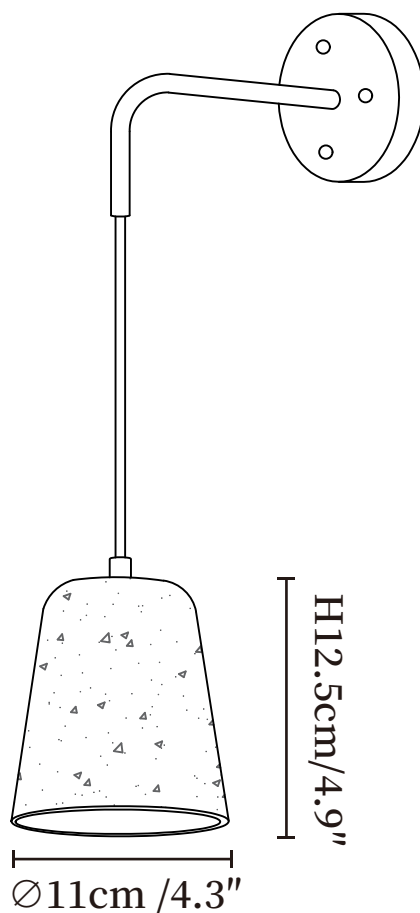

SPECIFICATION SHEET

SPECIFICATION DETAILS

*For custom options, consult factory for details

Fixture Dimensions	Ø 4.3" x H 4.9"
Light source	E12 or E14(bulb not included)
Wattage	MAX 15W incandescent bulb or LED equivalent.
Voltage	AC 110-240V
Mounting	Hardwired.
Dimming	Compatible with dimmable bulbs (bulb not included)
Control method	Compatible with common wall switches(not included)
Finishes	Walnut color.
Shade Details	Yellow Travertine.
Material	Metal, Yellow Travertine, Wood.