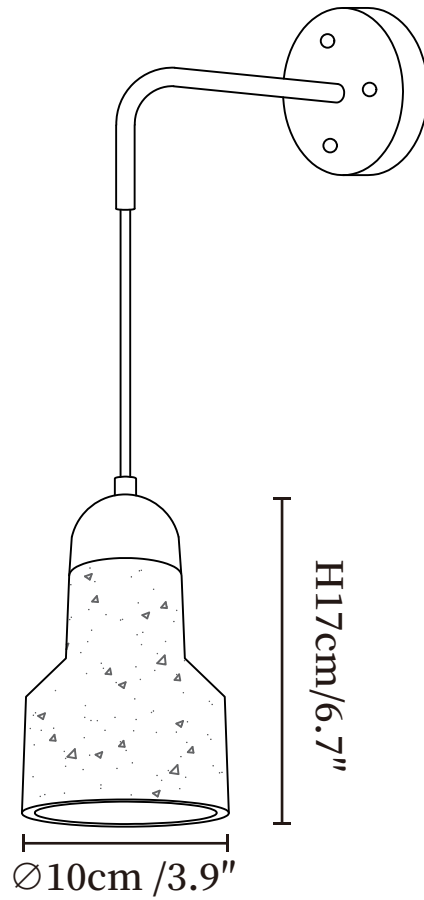

SPECIFICATION SHEET

SPECIFICATION DETAILS

*For custom options, consult factory for details

Fixture Dimensions	Ø 4.7" x H 6.3"
Light source	E12 or E14(bulb not included)
Wattage	MAX 15W incandescent bulb or LED equivalent.
Voltage	AC 110-240V
Mounting	Hardwired.
Dimming	Compatible with dimmable bulbs (bulb not included)
Control method	Compatible with common wall switches(not included)
Finishes	Walnut color.
Shade Details	Yellow Travertine.
Material	Metal, Yellow Travertine, Wood.

SPECIFICATION SHEET

SPECIFICATION DETAILS

*For custom options, consult factory for details

Fixture Dimensions	$\text{Ø} 9.8'' \times \text{H} 5.5''$
Light source	E12 or E14(bulb not included)
Wattage	MAX 15W incandescent bulb or LED equivalent.
Voltage	AC 110-240V
Mounting	Hardwired.
Dimming	Compatible with dimmable bulbs (bulb not included)
Control method	Compatible with common wall switches(not included)
Finishes	Walnut color.
Shade Details	Yellow Travertine.
Material	Metal, Yellow Travertine, Wood.

SPECIFICATION SHEET

SPECIFICATION DETAILS

*For custom options, consult factory for details

Fixture Dimensions	Ø 6.3" x H 5.1"
Light source	E12 or E14(bulb not included)
Wattage	MAX 15W incandescent bulb or LED equivalent.
Voltage	AC 110-240V
Mounting	Hardwired.
Dimming	Compatible with dimmable bulbs (bulb not included)
Control method	Compatible with common wall switches(not included)
Finishes	Walnut color.
Shade Details	Yellow Travertine.
Material	Metal, Yellow Travertine, Wood.

SPECIFICATION SHEET

SPECIFICATION DETAILS

*For custom options, consult factory for details

Fixture Dimensions	Ø 3.9" x H 6.7"
Light source	E12 or E14(bulb not included)
Wattage	MAX 15W incandescent bulb or LED equivalent.
Voltage	AC 110-240V
Mounting	Hardwired.
Dimming	Compatible with dimmable bulbs (bulb not included)
Control method	Compatible with common wall switches(not included)
Finishes	Walnut color.
Shade Details	Yellow Travertine.
Material	Metal, Yellow Travertine, Wood.