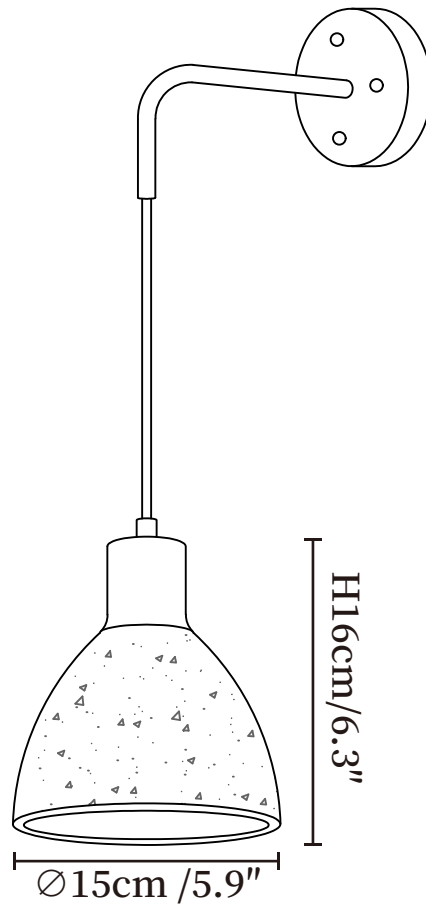

SPECIFICATION SHEET

SPECIFICATION DETAILS

*For custom options, consult factory for details

Fixture Dimensions	Ø 5.9" x H 6.3"
Light source	E12 or E14(bulb not included)
Wattage	MAX 15W incandescent bulb or LED equivalent.
Voltage	AC 110-240V
Mounting	Hardwired.
Dimming	Compatible with dimmable bulbs (bulb not included)
Control method	Compatible with common wall switches(not included)
Finishes	Walnut color.
Shade Details	Yellow Travertine.
Material	Metal, Yellow Travertine, Wood.