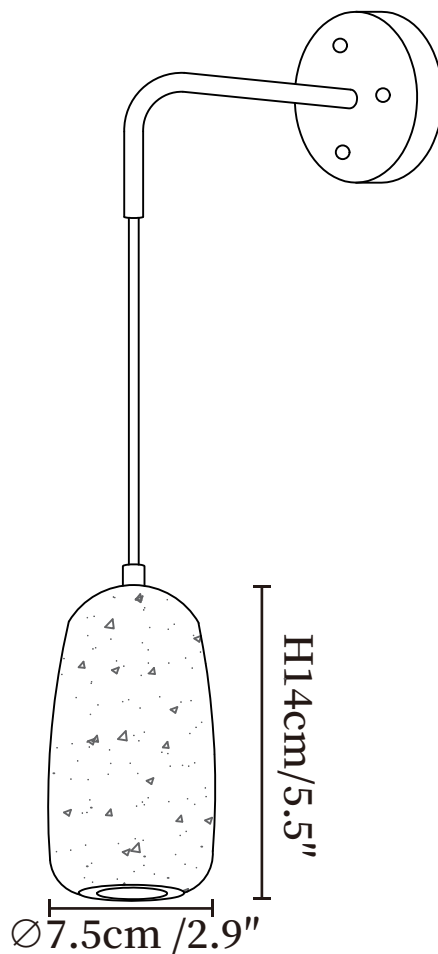

SPECIFICATION SHEET

SPECIFICATION DETAILS

*For custom options, consult factory for details

Fixture Dimensions	Ø 2.9" x H 5.5"
Light source	E12 or E14(bulb not included)
Wattage	MAX 15W incandescent bulb or LED equivalent.
Voltage	AC 110-240V
Mounting	Hardwired.
Dimming	Compatible with dimmable bulbs (bulb not included)
Control method	Compatible with common wall switches(not included)
Finishes	Walnut color.
Shade Details	Yellow Travertine.
Material	Metal, Yellow Travertine, Wood.