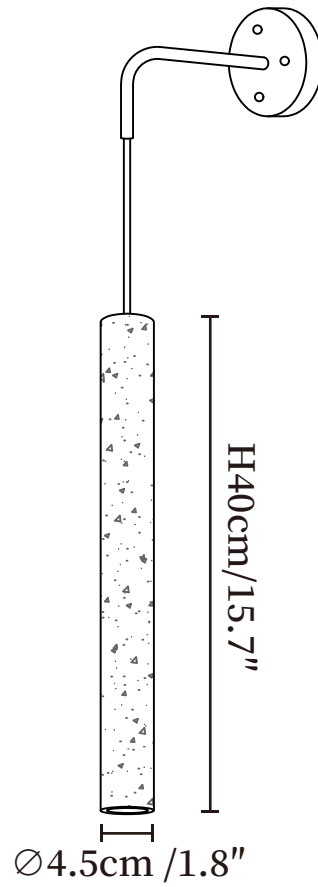

SPECIFICATION SHEET

SPECIFICATION DETAILS

*For custom options, consult factory for details

Fixture Dimensions	$\text{Ø} 1.8'' \times \text{H} 15.7''$
Light source	E12 or E14 (bulb not included)
Wattage	MAX 15W incandescent bulb or LED equivalent.
Voltage	AC 110-240V
Mounting	Hardwired.
Dimming	Compatible with dimmable bulbs (bulb not included)
Control method	Compatible with common wall switches (not included)
Finishes	Walnut color.
Shade Details	Yellow Travertine.
Material	Metal, Yellow Travertine, Wood.