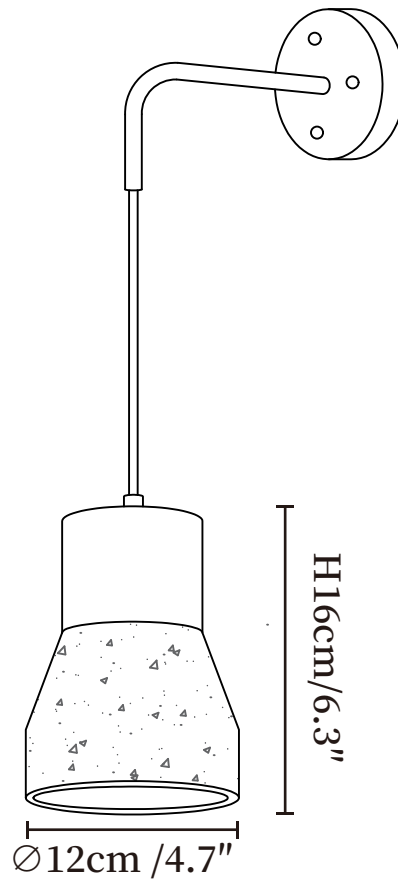

SPECIFICATION SHEET

SPECIFICATION DETAILS

*For custom options, consult factory for details

Fixture Dimensions	Ø 5.9" x H 6.3"
Light source	E12 or E14(bulb not included)
Wattage	MAX 15W incandescent bulb or LED equivalent.
Voltage	AC 110-240V
Mounting	Hardwired.
Dimming	Compatible with dimmable bulbs (bulb not included)
Control method	Compatible with common wall switches(not included)
Finishes	Walnut color.
Shade Details	Yellow Travertine.
Material	Metal, Yellow Travertine, Wood.

SPECIFICATION SHEET

SPECIFICATION DETAILS

*For custom options, consult factory for details

Fixture Dimensions	Ø 4.7" x H 5.9"
Light source	E12 or E14(bulb not included)
Wattage	MAX 15W incandescent bulb or LED equivalent.
Voltage	AC 110-240V
Mounting	Hardwired.
Dimming	Compatible with dimmable bulbs (bulb not included)
Control method	Compatible with common wall switches(not included)
Finishes	Walnut color.
Shade Details	Yellow Travertine.
Material	Metal, Yellow Travertine, Wood.

SPECIFICATION SHEET

SPECIFICATION DETAILS

*For custom options, consult factory for details

Fixture Dimensions	$\text{Ø} 1.8'' \times \text{H} 15.7''$
Light source	E12 or E14 (bulb not included)
Wattage	MAX 15W incandescent bulb or LED equivalent.
Voltage	AC 110-240V
Mounting	Hardwired.
Dimming	Compatible with dimmable bulbs (bulb not included)
Control method	Compatible with common wall switches (not included)
Finishes	Walnut color.
Shade Details	Yellow Travertine.
Material	Metal, Yellow Travertine, Wood.

SPECIFICATION SHEET

SPECIFICATION DETAILS

*For custom options, consult factory for details

Fixture Dimensions	Ø 4.7" x H 6.3"
Light source	E12 or E14(bulb not included)
Wattage	MAX 15W incandescent bulb or LED equivalent.
Voltage	AC 110-240V
Mounting	Hardwired.
Dimming	Compatible with dimmable bulbs (bulb not included)
Control method	Compatible with common wall switches(not included)
Finishes	Walnut color.
Shade Details	Yellow Travertine.
Material	Metal, Yellow Travertine, Wood.