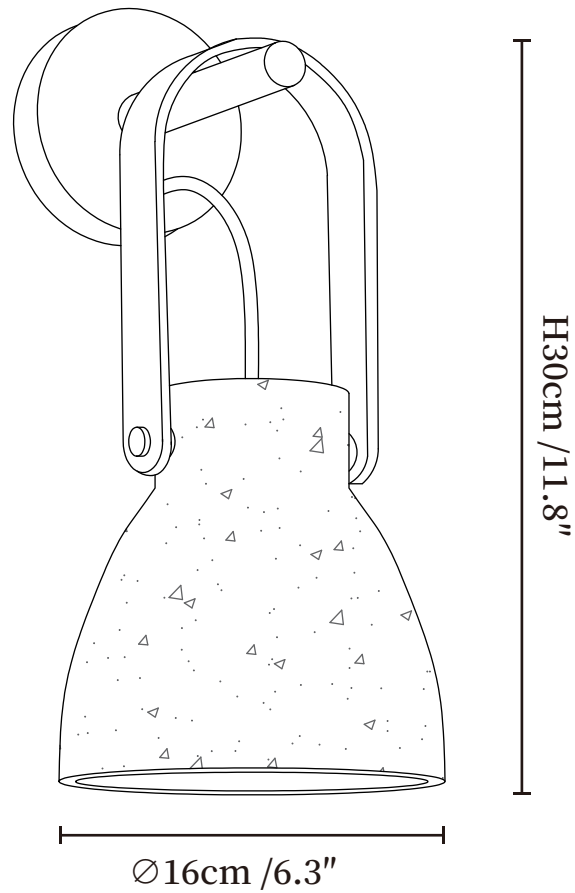

SPECIFICATION SHEET

SPECIFICATION DETAILS

*For custom options, consult factory for details

Fixture Dimensions	Ø 6.3" x H 11.8"
Light source	E26 or E27(bulb not included)
Wattage	MAX40W incandescent bulb or LED equivalent.
Voltage	AC 110-240V
Mounting	Hardwired.
Dimming	Compatible with dimmable bulbs (bulb not included)
Control method	Compatible with common wall switches(not included)
Finishes	Wood color, Walnut color, Black, White.
Shade Details	Yellow Travertine.
Material	Metal, Yellow Travertine, Wood.