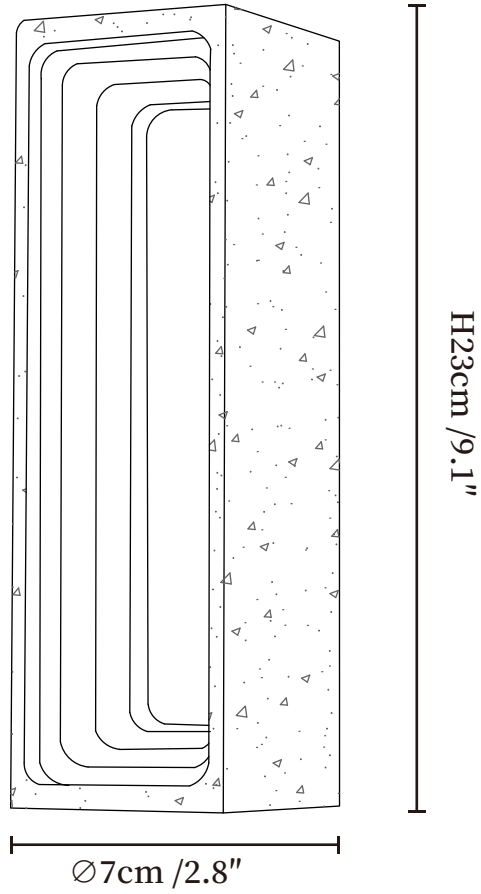

SPECIFICATION SHEET

SPECIFICATION DETAILS

*For custom options, consult factory for details

Fixture Dimensions	$\varnothing 2.8'' \times H 9.1''$
Light source	Integrated LED
Wattage	~8 Watts
Voltage	AC 110-240V
Dimming	Not supported
CRI(Ra)	90+CRI
Mounting	Hardwired.
LED Rated Life	30000 hours
Color Temperature	Warm Light (3000K), Neutral Light (4000K), Cool Light (6000K)
Control method	Compatible with common wall switches(not included)
Finishes	Yellow Travertine.
Shade Details	White.
Material	Yellow Travertine.