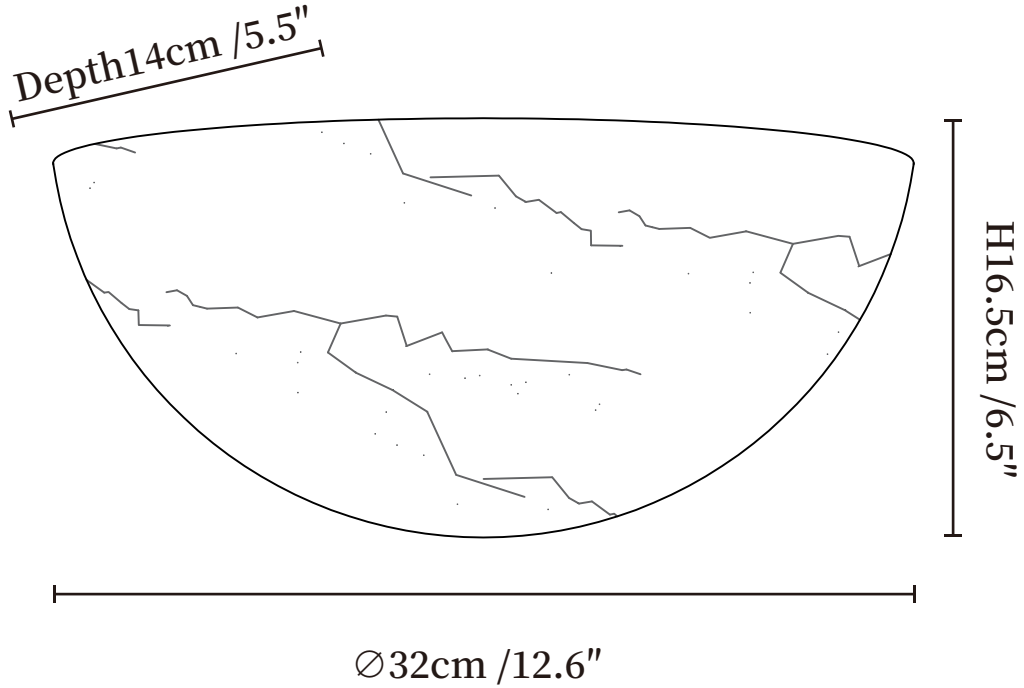

SPECIFICATION SHEET

SPECIFICATION DETAILS

*For custom options, consult factory for details

Fixture Dimensions	Ø 12.6" x H 6.5" Depth: 5.5"
Light source	Integrated LED
Wattage	~8 Watts
Voltage	AC 110-240V
Dimming	Not supported
CRI(Ra)	90+CRI
Mounting	Hardwired.
LED Rated Life	30000 hours
Color Temperature	Warm Light (3000K), Neutral Light (4000K), Cool Light (6000K)
Control method	Compatible with common wall switches (not included)
Finishes	White.
Shade Details	White.
Material	Metal, Alabaster.