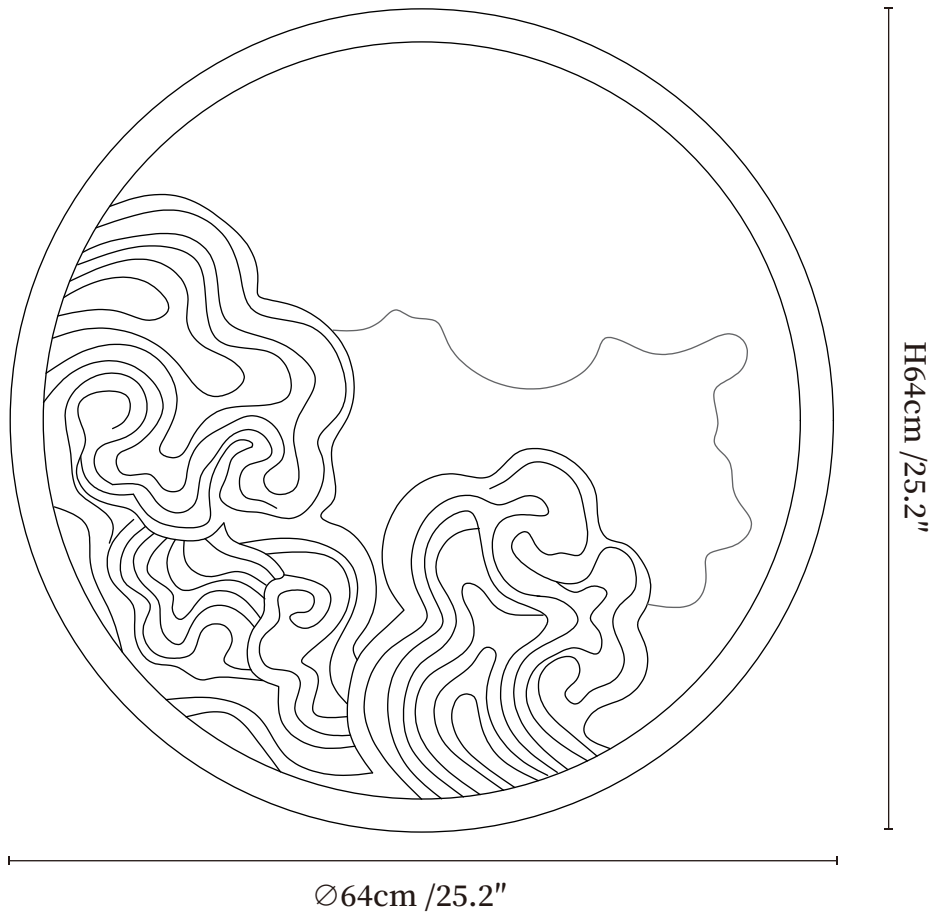

SPECIFICATION SHEET

SPECIFICATION DETAILS

*For custom options, consult factory for details

Fixture Dimensions	Ø 25.2" x H 25.2"
Light source	Integrated LED
Wattage	~8 Watts
Voltage	AC 110-240V
Dimming	Not supported
CRI(Ra)	90+CRI
Mounting	Hardwired.
LED Rated Life	30000 hours
Color Temperature	Warm Light (3000K), Neutral Light (4000K), Cool Light (6000K)
Control method	Compatible with common wall switches (not included)
Finishes	Wood Color, Walnut Color, Black.
Shade Details	White.
Material	Metal, Wood, Acrylic.