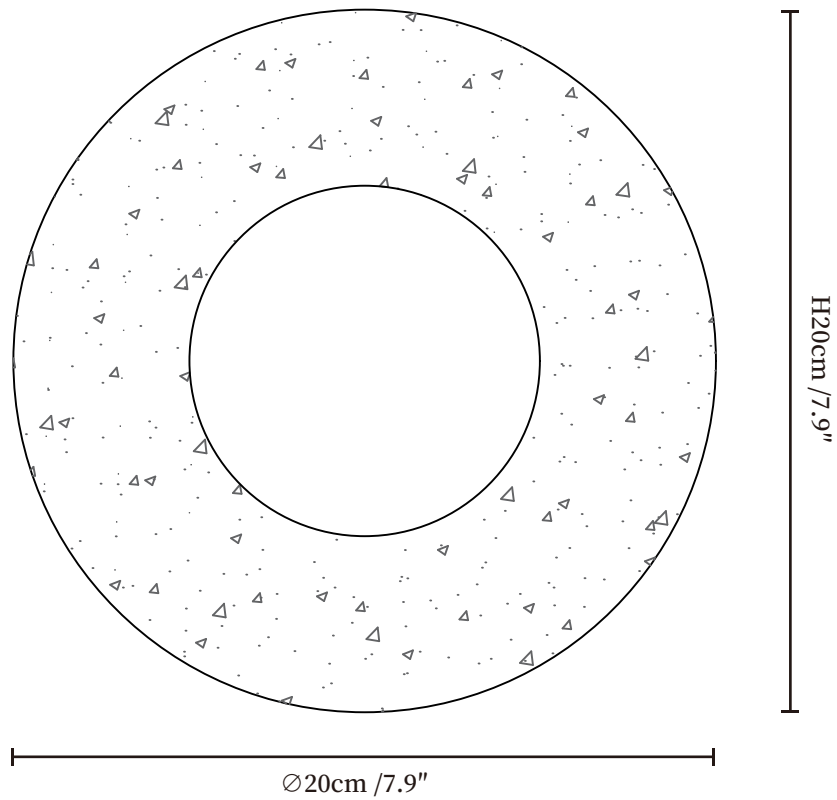

SPECIFICATION SHEET

SPECIFICATION DETAILS

*For custom options, consult factory for details

Fixture Dimensions	$\text{Ø} 7.9'' \times \text{H} 7.9'' \text{Ø} 9.8'' \times \text{H} 9.8'' \text{Ø} 11.8'' \times \text{H} 11.8''$
Light source	G9(bulb not included)
Wattage	MAX 5W incandescent bulb or LED equivalent.
Voltage	AC 110-240V
Mounting	Hardwired.
Dimming	Compatible with dimmable bulbs (bulb not included)
Control method	Compatible with common wall switches(not included)
Finishes	Yellow Travertine.
Shade Details	White.
Material	Yellow Travertine, Metal, Glass.