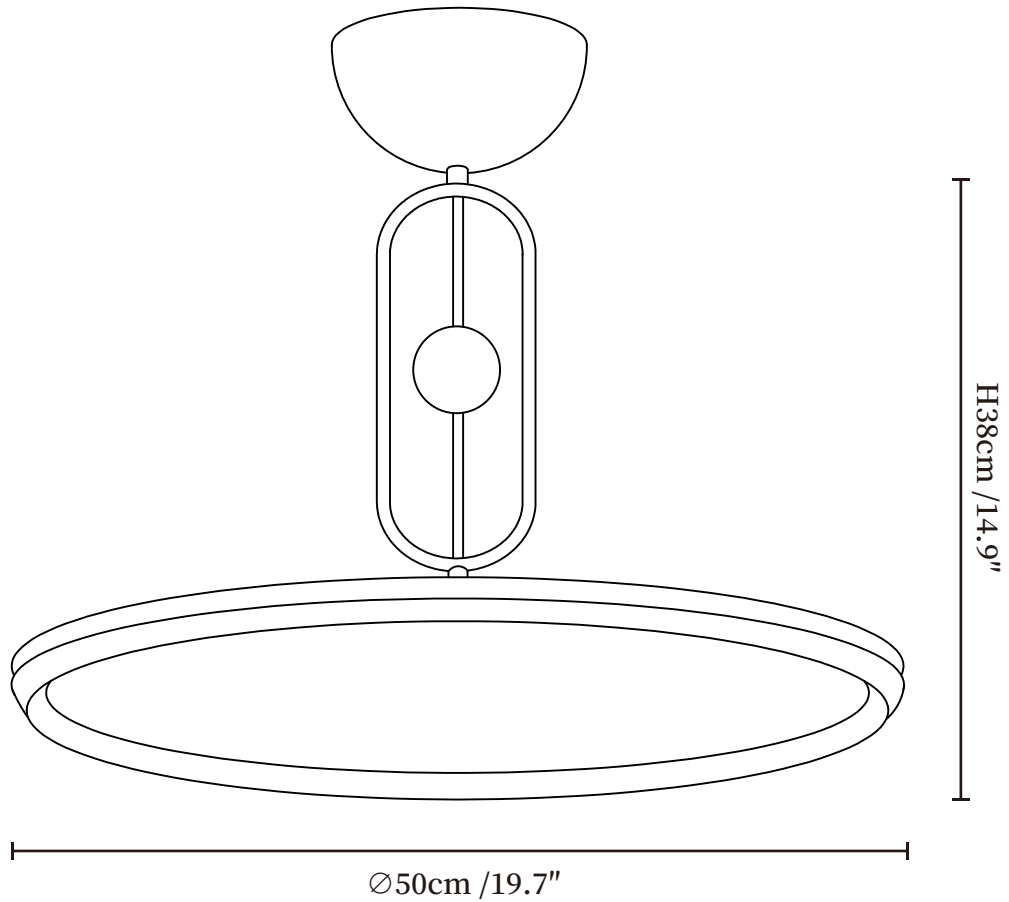

# SPECIFICATION SHEET

---

## SPECIFICATION DETAILS

\*For custom options, consult factory for details

<b>Fixture Dimensions</b>	Ø 19.7" x H 14.9"
<b>Light source</b>	Integrated LED
<b>Wattage</b>	~35W
<b>Voltage</b>	AC 110-240V
<b>Dimming</b>	Not supported
<b>CRI(Ra)</b>	90+CRI
<b>Mounting</b>	Hardwired.
<b>LED Rated Life</b>	30000 hours
<b>Color Temperature</b>	Warm Light (3000K), Neutral Light (4000K), Cool Light (6000K)
<b>Control method</b>	Compatible with common wall switches (not included)
<b>Finishes</b>	Walnut Wood Grain, Nickel.
<b>Shade Details</b>	White.
<b>Material</b>	Metal, Acrylic.