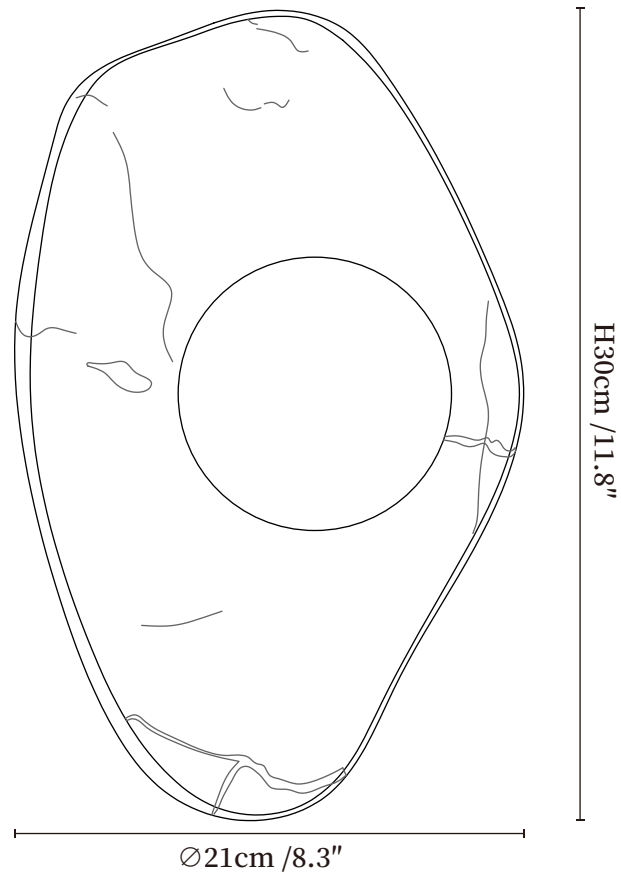

SPECIFICATION SHEET

SPECIFICATION DETAILS

*For custom options, consult factory for details

Fixture Dimensions	Ø 8.3" x H 11.8"
Light source	G9(bulb not included)
Wattage	MAX 5W incandescent bulb or LED equivalent.
Voltage	AC 110-240V
Mounting	Hardwired.
Dimming	Compatible with dimmable bulbs (bulb not included)
Control method	Compatible with common wall switches(not included)
Finishes	Coral Red, Beige.
Shade Details	White.
Material	Marble, Metal, Glass.
